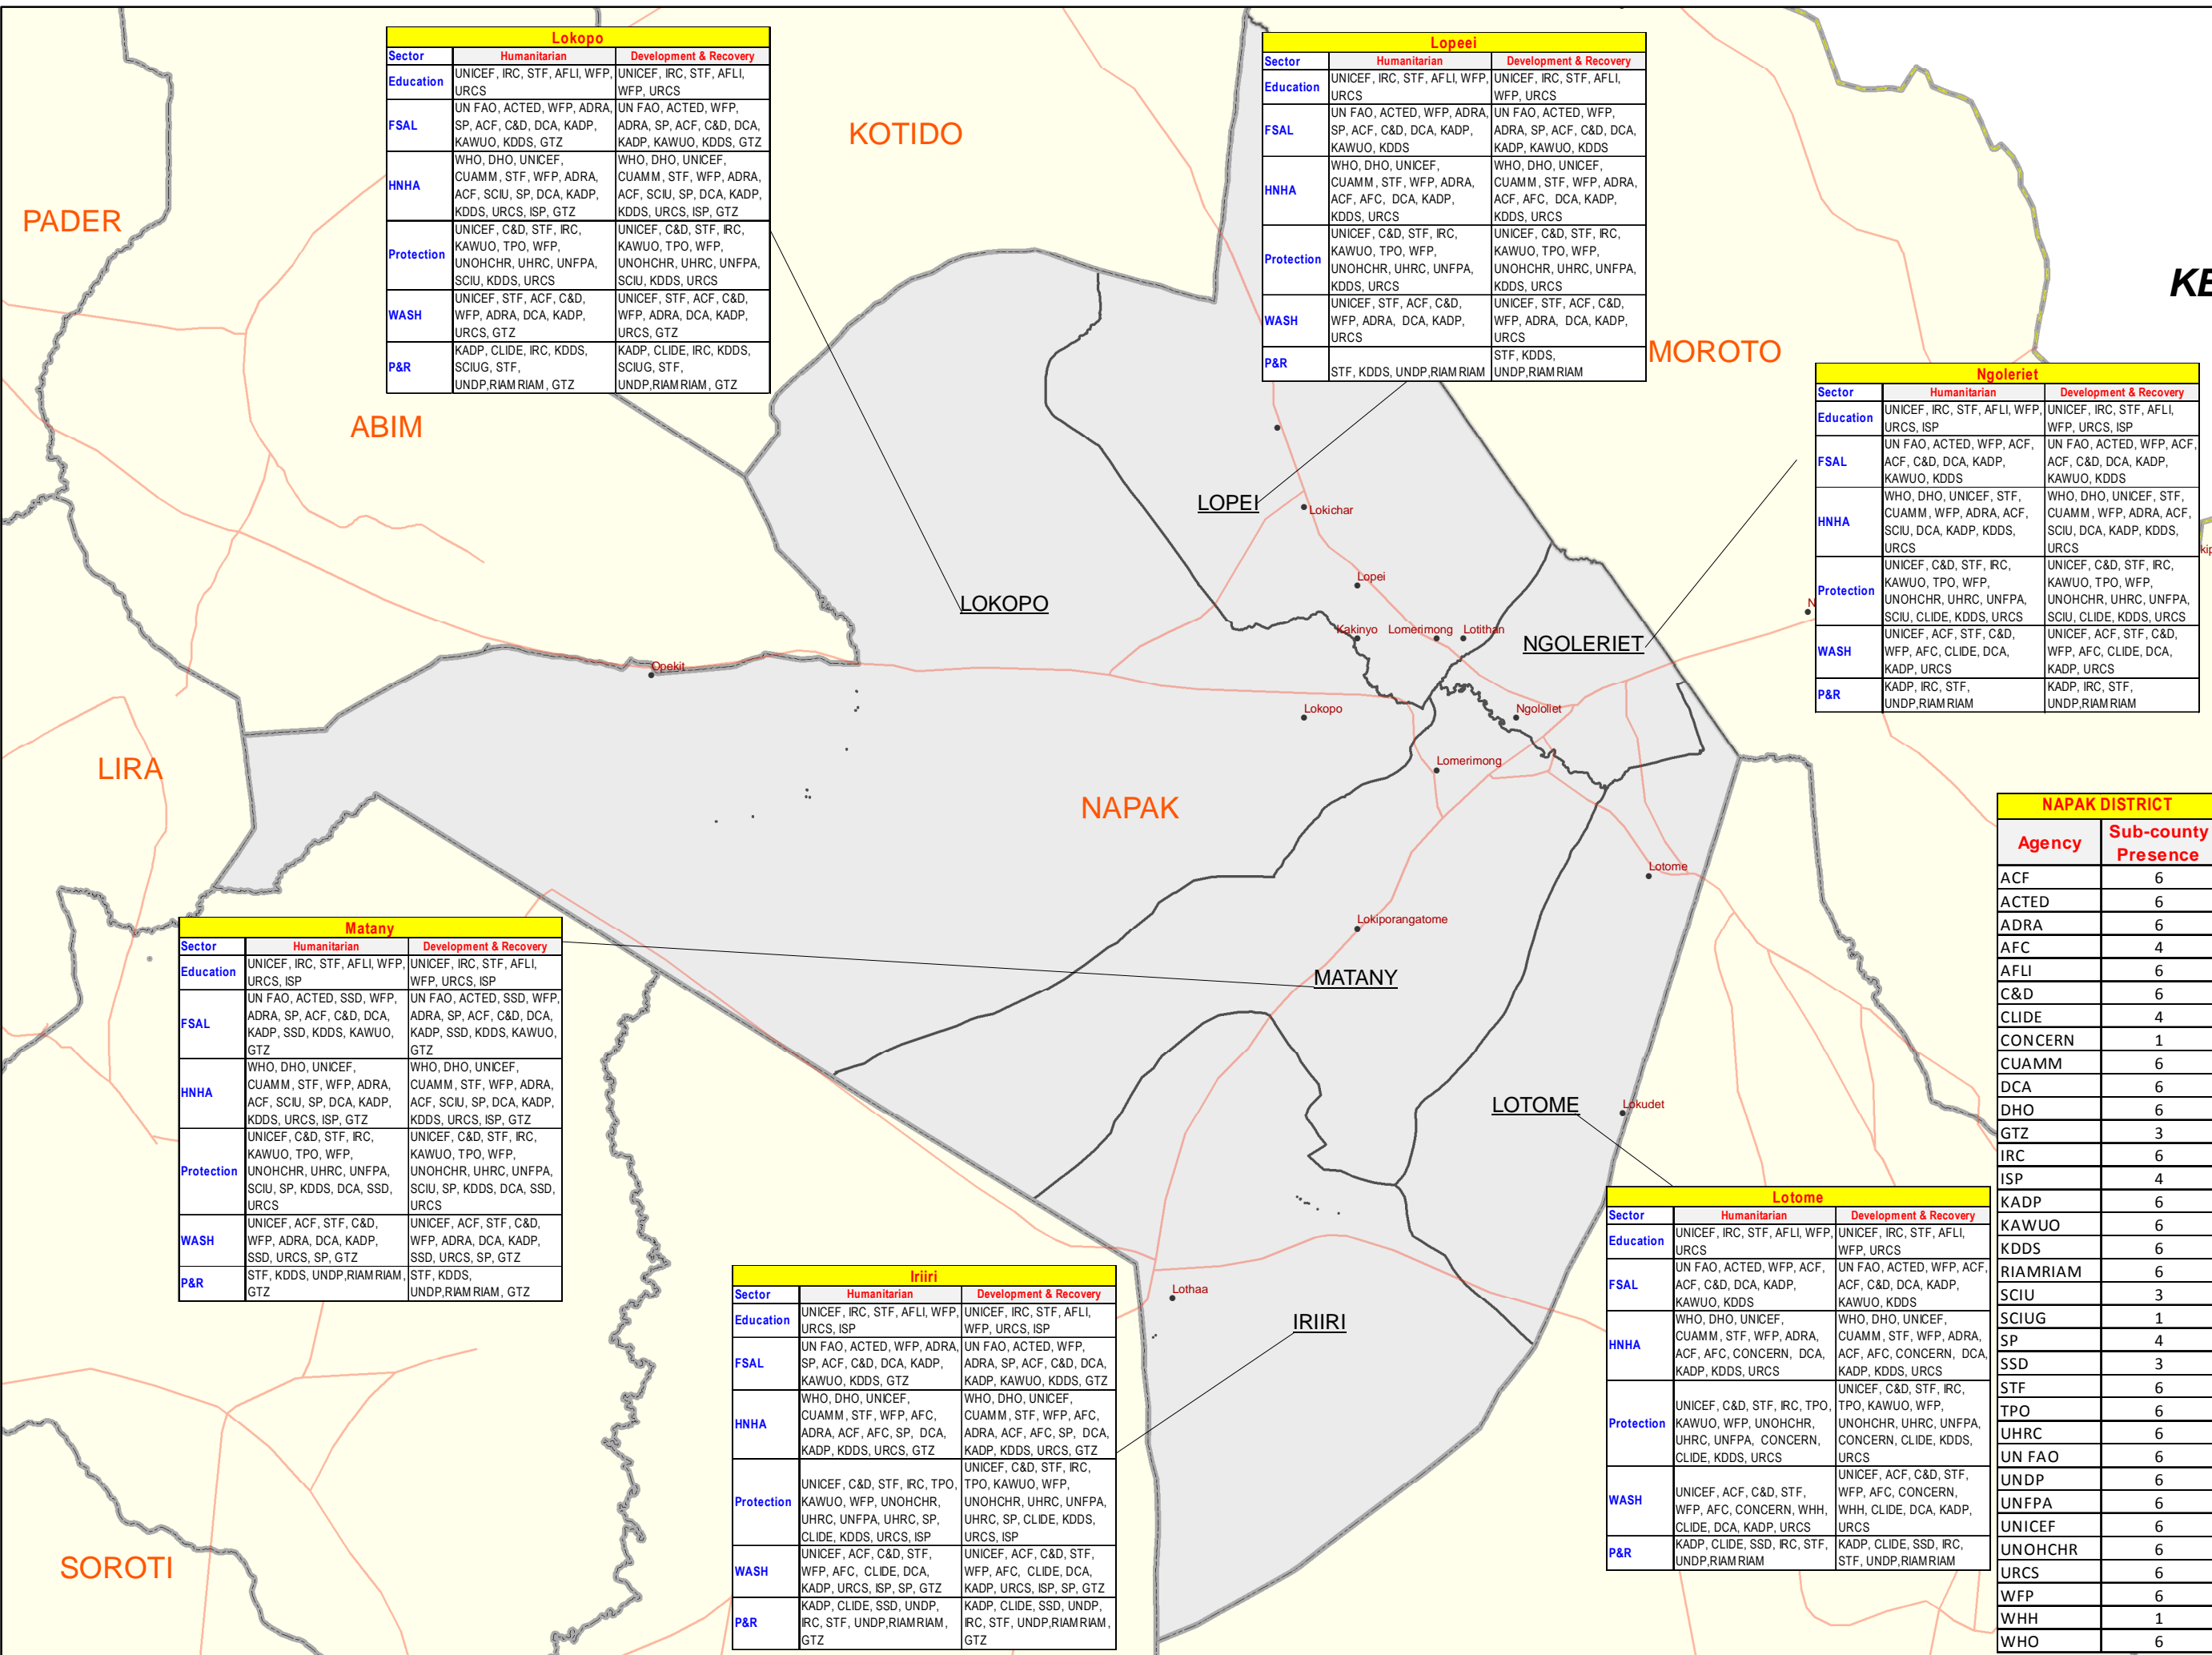

Napak District: Humanitarian, Recovery and Development Presence by Sector and Sub-County (Jul 2010)

Uganda Overview

Legend

- Villages
- Motorable Road
- ▭ National Boundary
- ▭ District Boundary
- ▭ Sub-County Boundary

Sector Information

Sector	Information
Education	Education
FSAL	Food Security & Agricultural Livelihoods
HNHA	Health, Nutrition and HIV/AIDS
Protection	Protection Cluster (Human Rights, Rule of Law, Child, GBV, DCPC)
WASH	Water, Sanitation & Hygiene
P&R	Peace and Reconciliation

Data Sources:

Admin Boundaries - UBOS 2006
Napak Boundaries - UBOS 2010 - (Not confirmed yet) - July 2010
Road Network - FAO
Village locations - Humanitarian Agencies
Thematic - Ocha, Moroto - July 2010
W3 information are updated by Ocha field offices based on inputs received from organizations and in collaboration with local government of respective district.

This map is a work in progress. Please contact the IMU/Ocha as soon as possible with any corrections.

Map Disclaimer:

The boundaries and names shown and the designations used on this map do not imply official endorsement or acceptance by the United Nations.

Draft

Lokopo		
Sector	Humanitarian	Development & Recovery
Education	UNICEF, IRC, STF, AFLI, WFP, URCS	UNICEF, IRC, STF, AFLI, WFP, URCS
FSAL	UN FAO, ACTED, WFP, ADRA, SP, ACF, C&D, DCA, KADP, KAWUO, KDDS, GTZ	UN FAO, ACTED, WFP, ADRA, SP, ACF, C&D, DCA, KADP, KAWUO, KDDS, GTZ
HNHA	WHO, DHO, UNICEF, CUAMM, STF, WFP, ADRA, ACF, SCIU, SP, DCA, KADP, KDDS, URCS, ISP, GTZ	WHO, DHO, UNICEF, CUAMM, STF, WFP, ADRA, ACF, SCIU, SP, DCA, KADP, KDDS, URCS, ISP, GTZ
Protection	UNICEF, C&D, STF, IRC, KAWUO, TPO, WFP, UNOHCHR, UHRC, UNFPA, SCIU, KDDS, URCS	UNICEF, C&D, STF, IRC, KAWUO, TPO, WFP, UNOHCHR, UHRC, UNFPA, SCIU, KDDS, URCS
WASH	UNICEF, STF, ACF, C&D, WFP, ADRA, DCA, KADP, URCS, GTZ	UNICEF, STF, ACF, C&D, WFP, ADRA, DCA, KADP, URCS, GTZ
P&R	KADP, CLIDE, IRC, KDDS, SCIU, STF, UNDP, RIAM RIAM, GTZ	KADP, CLIDE, IRC, KDDS, SCIU, STF, UNDP, RIAM RIAM, GTZ

Lopeei		
Sector	Humanitarian	Development & Recovery
Education	UNICEF, IRC, STF, AFLI, WFP, URCS	UNICEF, IRC, STF, AFLI, WFP, URCS
FSAL	UN FAO, ACTED, WFP, ADRA, SP, ACF, C&D, DCA, KADP, KAWUO, KDDS	UN FAO, ACTED, WFP, ADRA, SP, ACF, C&D, DCA, KADP, KAWUO, KDDS
HNHA	WHO, DHO, UNICEF, CUAMM, STF, WFP, ADRA, ACF, AFC, DCA, KADP, KDDS, URCS	WHO, DHO, UNICEF, CUAMM, STF, WFP, ADRA, ACF, AFC, DCA, KADP, KDDS, URCS
Protection	UNICEF, C&D, STF, IRC, KAWUO, TPO, WFP, UNOHCHR, UHRC, UNFPA, KDDS, URCS	UNICEF, C&D, STF, IRC, KAWUO, TPO, WFP, UNOHCHR, UHRC, UNFPA, KDDS, URCS
WASH	UNICEF, STF, ACF, C&D, WFP, ADRA, DCA, KADP, URCS	UNICEF, STF, ACF, C&D, WFP, ADRA, DCA, KADP, URCS
P&R	STF, KDDS, UNDP, RIAM RIAM	STF, KDDS, UNDP, RIAM RIAM

Ngoleriet		
Sector	Humanitarian	Development & Recovery
Education	UNICEF, IRC, STF, AFLI, WFP, URCS, ISP	UNICEF, IRC, STF, AFLI, WFP, URCS, ISP
FSAL	UN FAO, ACTED, WFP, ACF, ACF, C&D, DCA, KADP, KAWUO, KDDS	UN FAO, ACTED, WFP, ACF, ACF, C&D, DCA, KADP, KAWUO, KDDS
HNHA	WHO, DHO, UNICEF, STF, CUAMM, WFP, ADRA, ACF, SCIU, DCA, KADP, KDDS, URCS	WHO, DHO, UNICEF, STF, CUAMM, WFP, ADRA, ACF, SCIU, DCA, KADP, KDDS, URCS
Protection	UNICEF, C&D, STF, IRC, KAWUO, TPO, WFP, UNOHCHR, UHRC, UNFPA, SCIU, CLIDE, KDDS, URCS	UNICEF, C&D, STF, IRC, KAWUO, TPO, WFP, UNOHCHR, UHRC, UNFPA, SCIU, CLIDE, KDDS, URCS
WASH	UNICEF, ACF, STF, C&D, WFP, AFC, CLIDE, DCA, KADP, URCS	UNICEF, ACF, STF, C&D, WFP, AFC, CLIDE, DCA, KADP, URCS
P&R	KADP, IRC, STF, UNDP, RIAM RIAM	KADP, IRC, STF, UNDP, RIAM RIAM