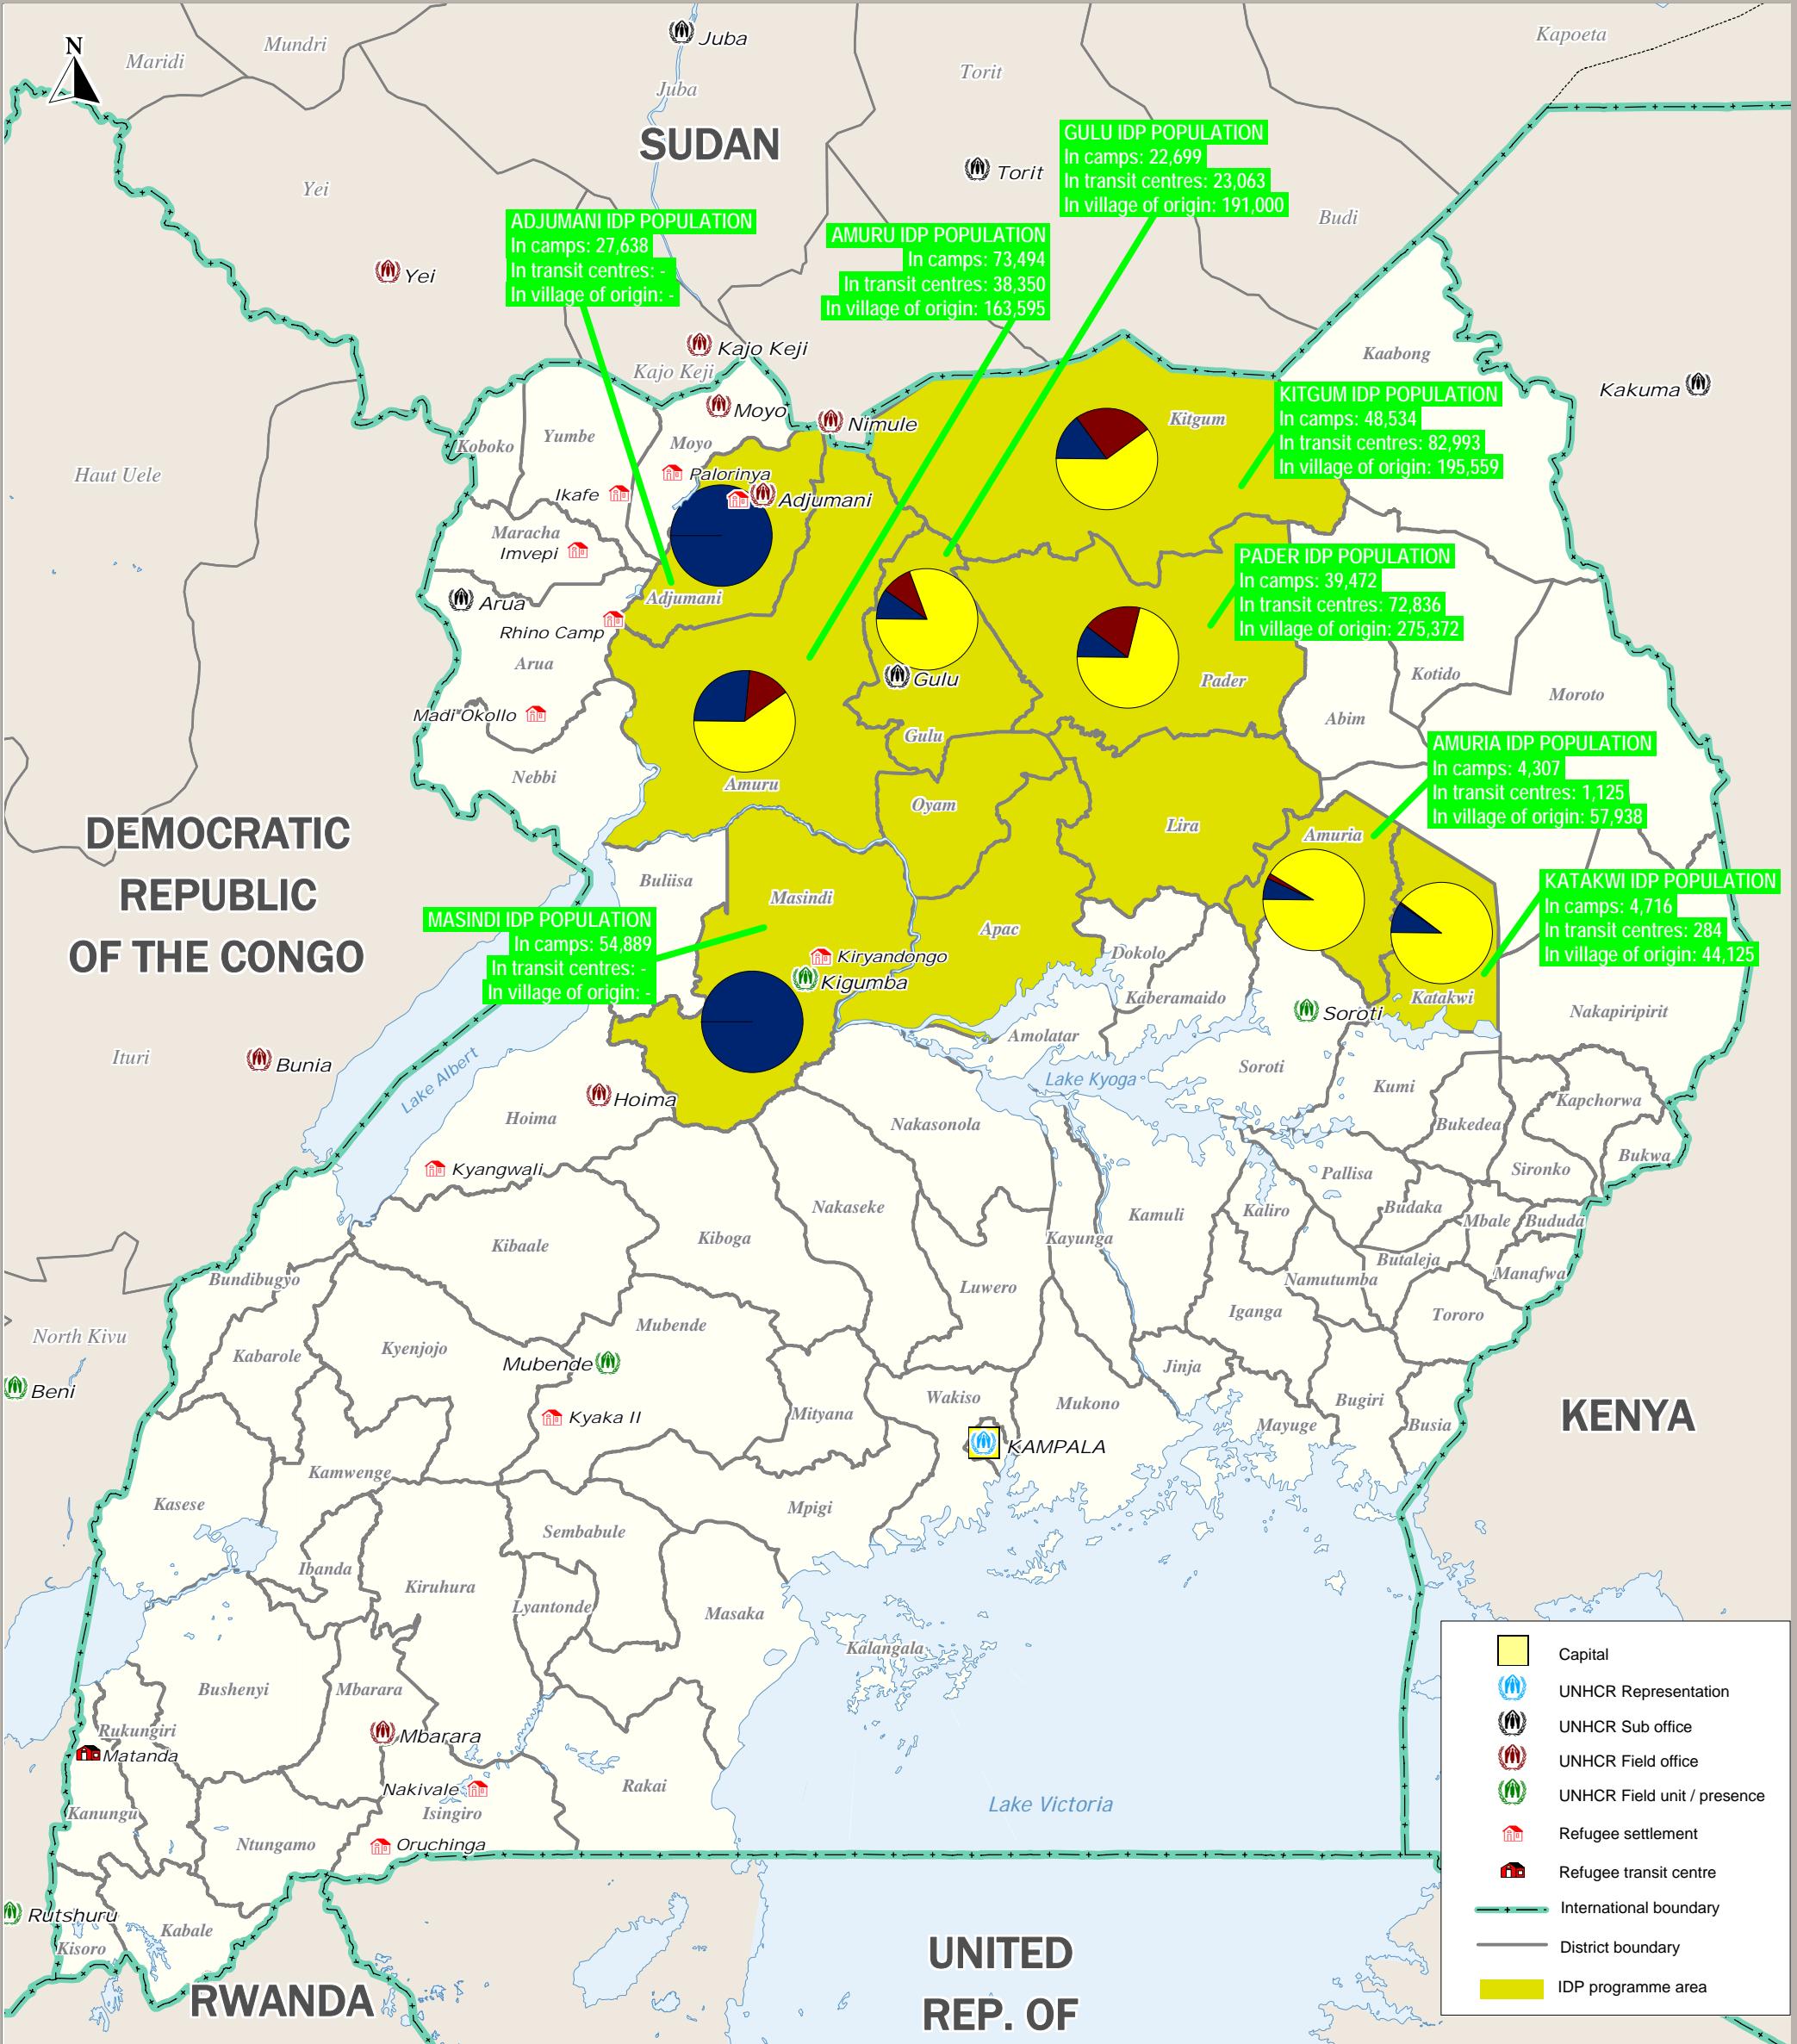

Population of concern to UNHCR in Uganda (Internally Displaced Persons)

Statistics as of August 2009

RSAL

Regional Spatial Analysis Lab
Nairobi, Kenya

Sources:
UNHCR, Global Insight digital mapping
© 1998 Europa Technologies Ltd.

The boundaries and names shown
and the designations used on this
map do not imply official endorsement
or acceptance by the United Nations.

- Capital
- UNHCR Representation
- UNHCR Sub office
- UNHCR Field office
- UNHCR Field unit / presence
- Refugee settlement
- Refugee transit centre
- International boundary
- District boundary
- IDP programme area

IDP population movement, August 2009

- Estimated camp population
- Estimated IDPs in transit sites
- Estimated returnees in villages of origin

Estimated IDP population in Uganda = 1,421,989 (as of August 2009)

Estimated IDPs in camps: 275,749
 Estimated IDPs in transit sites: 218,651
 Estimated IDPs returned in their villages of origin: 927,589

* Please note that the IDP figures are based on estimation