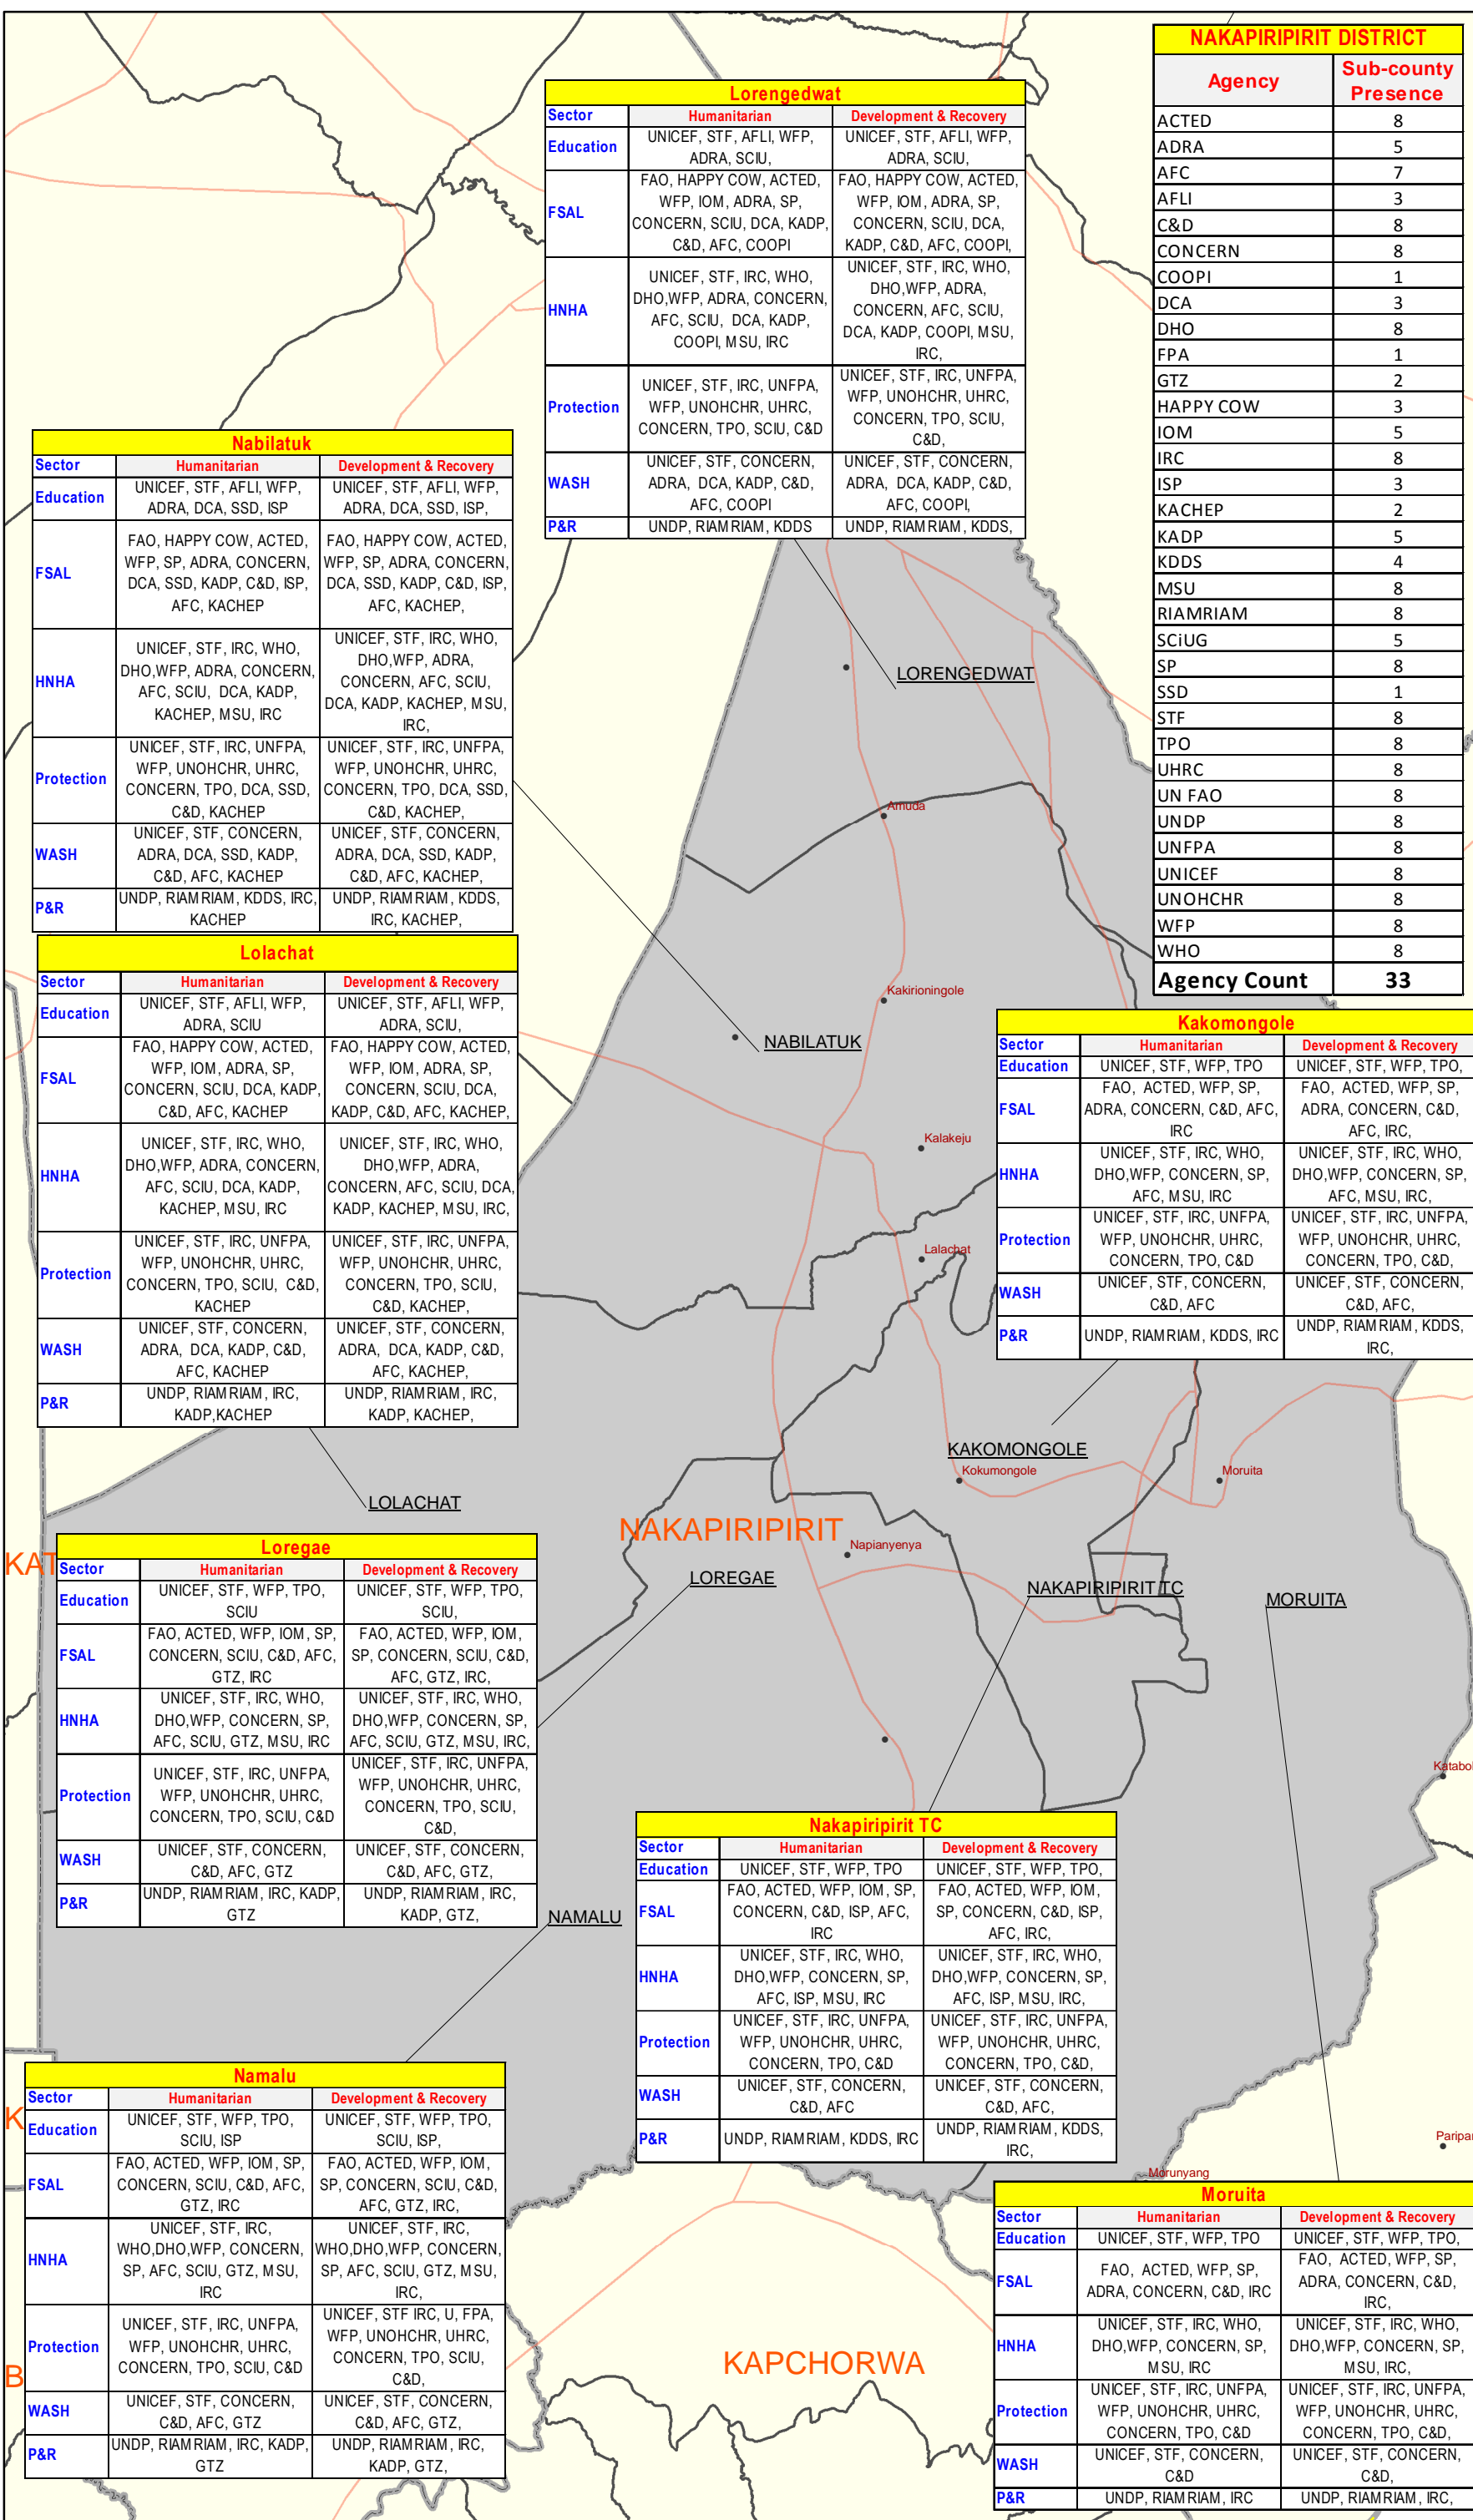

Nakapiripirit District: Humanitarian, Recovery and Development Organizations Presence by Sector and Sub-County (October 2010)

Loregedwat		
Sector	Humanitarian	Development & Recovery
Education	UNICEF, STF, AFLI, WFP, ADRA, SCIU,	UNICEF, STF, AFLI, WFP, ADRA, SCIU,
FSAL	FAO, HAPPY COW, ACTED, WFP, IOM, ADRA, SP, CONCERN, SCIU, DCA, KADP, C&D, AFC, COOPI	FAO, HAPPY COW, ACTED, WFP, IOM, ADRA, SP, CONCERN, SCIU, DCA, KADP, C&D, AFC, COOPI,
HNHA	UNICEF, STF, IRC, WHO, DHO,WFP, ADRA, CONCERN, AFC, SCIU, DCA, KADP, COOPI, MSU, IRC	UNICEF, STF, IRC, WHO, DHO,WFP, ADRA, CONCERN, AFC, SCIU, DCA, KADP, COOPI, MSU, IRC,
Protection	UNICEF, STF, IRC, UNFPA, WFP, UNOHCHR, UHRC, CONCERN, TPO, SCIU, C&D	UNICEF, STF, IRC, UNFPA, WFP, UNOHCHR, UHRC, CONCERN, TPO, SCIU, C&D,
WASH	UNICEF, STF, CONCERN, ADRA, DCA, KADP, C&D, AFC, COOPI	UNICEF, STF, CONCERN, ADRA, DCA, KADP, C&D, AFC, COOPI,
P&R	UNDP, RIAMRIAM, KDDS	UNDP, RIAMRIAM, KDDS,

NAKAPIRIPIRIT DISTRICT	
Agency	Sub-county Presence
ACTED	8
ADRA	5
AFC	7
AFLI	3
C&D	8
CONCERN	8
COOPI	1
DCA	3
DHO	8
FPA	1
GTZ	2
HAPPY COW	3
IOM	5
IRC	8
ISP	3
KACHEP	2
KADP	5
KDDS	4
MSU	8
RIAMRIAM	8
SCIUG	5
SP	8
SSD	1
STF	8
TPO	8
UHRC	8
UN FAO	8
UNDP	8
UNFPA	8
UNICEF	8
UNOHCHR	8
WFP	8
WHO	8
Agency Count	33