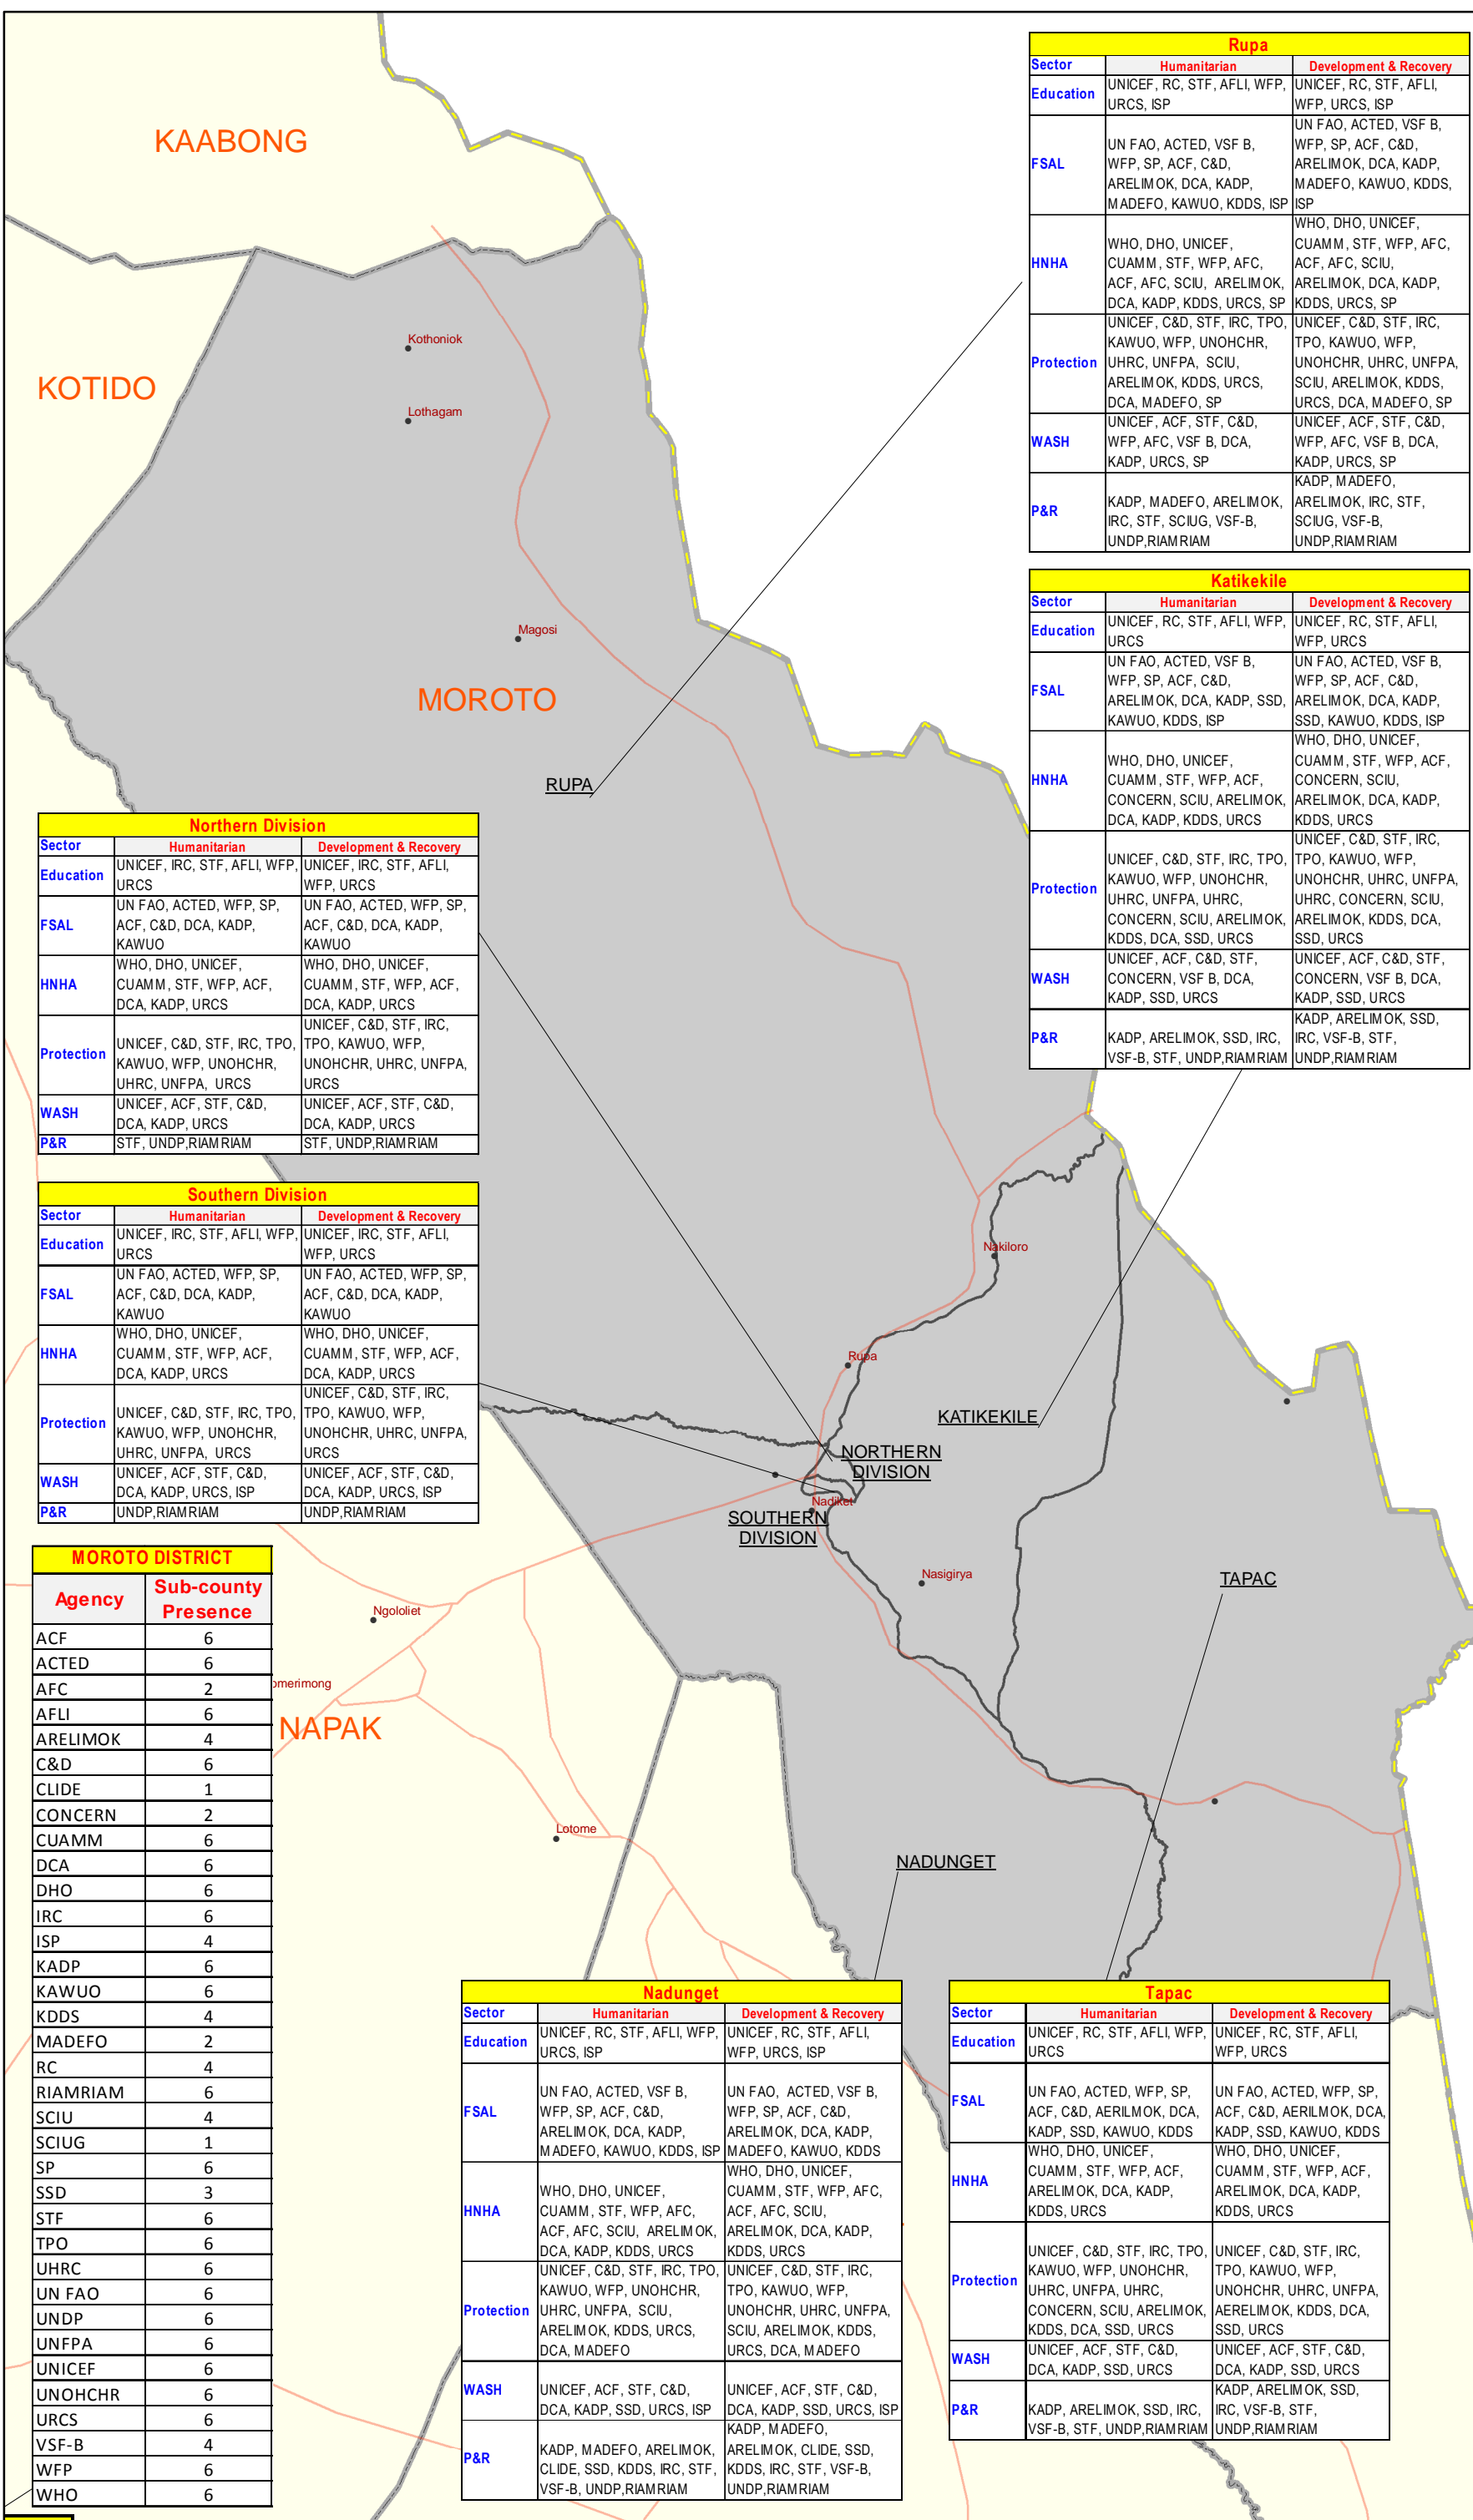

Moroto District: Humanitarian, Recovery and Development Organizations Presence by Sector and Sub-County (Jul 2010)

Legend

- Villages
- Motorable Road
- ▭ National Boundary
- ▭ District Boundary
- ▭ Sub-County Boundary

Sector Information	
Education	Education
FSAL	Food Security & Agricultural Livelihoods
HNHA	Health, Nutrition and HIV/AIDS
Protection	Protection Cluster (Human Rights, Rule of Law, Child, GBV, DCPC)
WASH	Water, Sanitation & Hygiene
P&R	Peace and Reconciliation

Data Sources:
 Admin Boundaries - UBOS 2006
 Moroto Boundaries - UBOS 2010
 Road Network - FAO
 Village locations - Humanitarian Agencies
 Thematic - Ocha, Moroto - July 2010

W3 information are updated by Ocha field offices based on inputs received from organizations and in collaboration with local government of respective district.