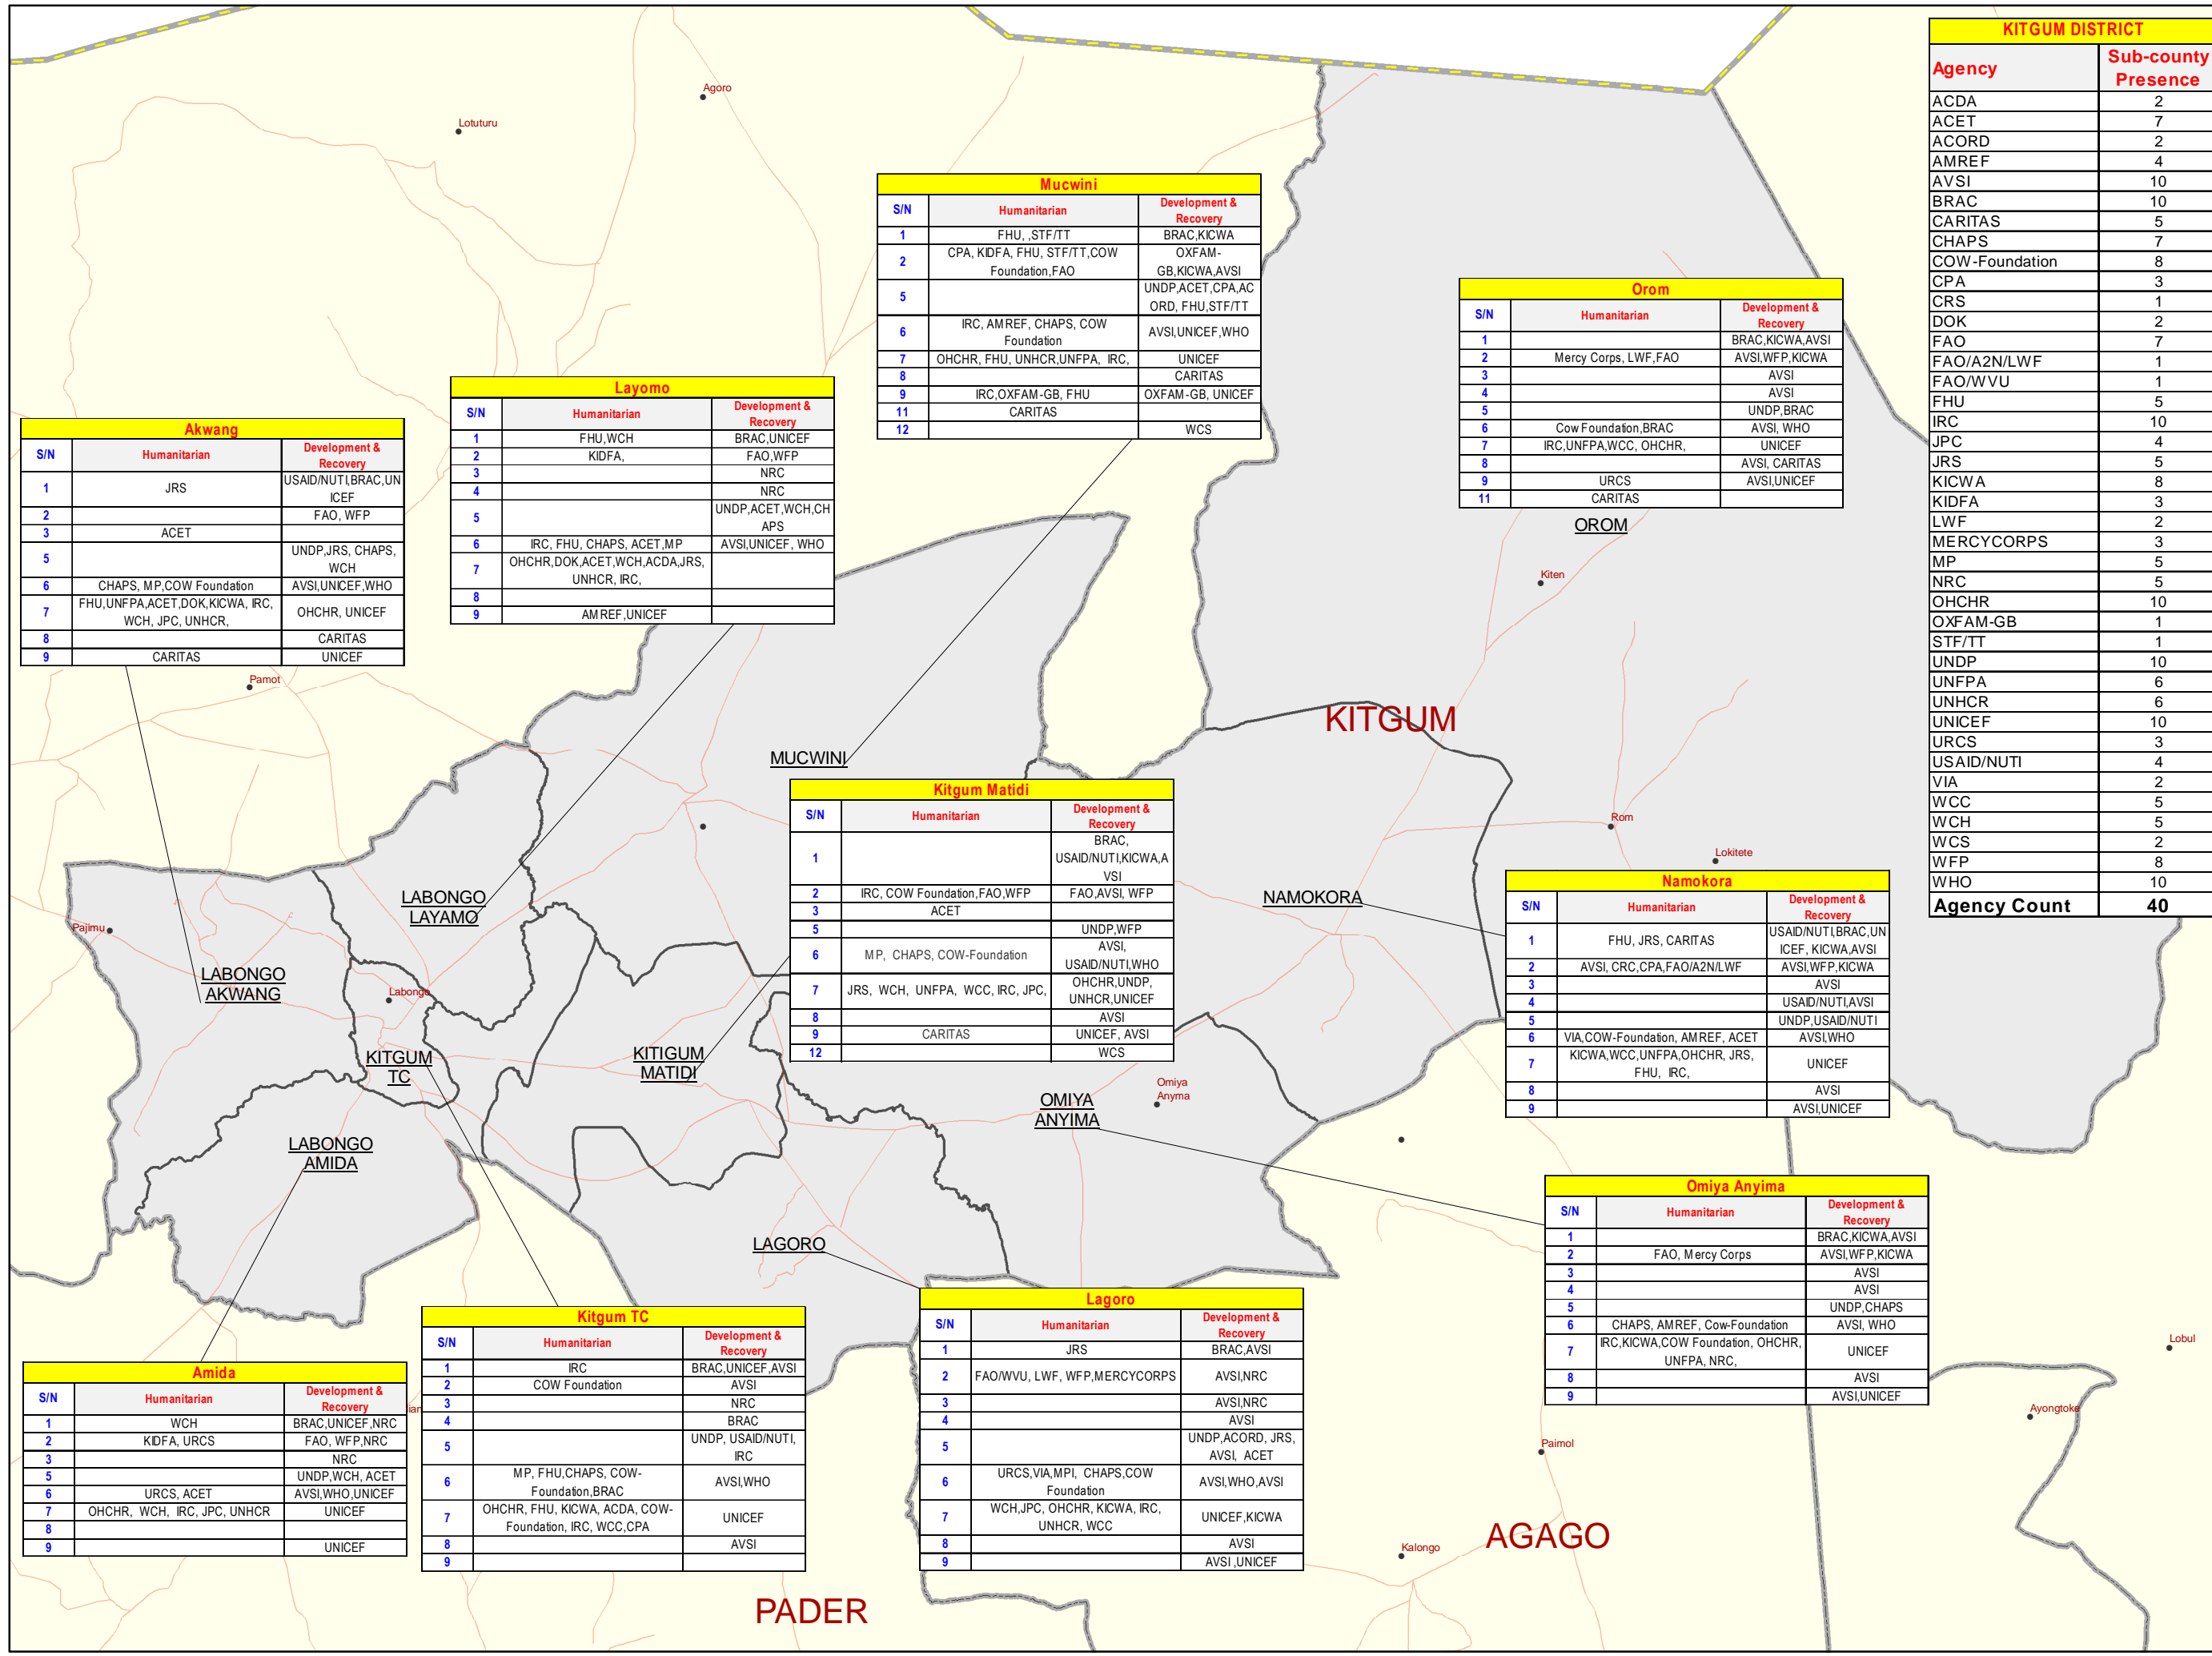

Kitgum District: Humanitarian, Recovery and Development Organizations Presence by Sector per Sub-County (July 2010)

Akwang		
S/N	Humanitarian	Development & Recovery
1	JRS	USAID/NUTI, BRAC, UNICEF
2		FAO, WFP
3	ACET	
5		UNDP, JRS, CHAPS, WCH
6	CHAPS, MP, COW Foundation	AVSI, UNICEF, WHO
7	FHU, UNFPA, ACET, DOK, KICWA, IRC, WCH, JPC, UNHCR,	OHCHR, UNICEF
8		CARITAS
9	CARITAS	UNICEF

Layomo		
S/N	Humanitarian	Development & Recovery
1	FHU, WCH	BRAC, UNICEF
2	KIDFA,	FAO, WFP
3		NRC
4		NRC
5		UNDP, ACET, WCH, CHAPS
6	IRC, FHU, CHAPS, ACET, MP	AVSI, UNICEF, WHO
7	OHCHR, DOK, ACET, WCH, ACDA, JRS, UNHCR, IRC,	
8		
9	AMREF, UNICEF	

Orom		
S/N	Humanitarian	Development & Recovery
1		BRAC, KICWA, AVSI
2	Mercy Corps, LWF, FAO	AVSI, WFP, KICWA
3		AVSI
4		AVSI
5		UNDP, BRAC
6	Cow Foundation, BRAC	AVSI, WHO
7	IRC, UNFPA, WCC, OHCHR,	UNICEF
8		AVSI, CARITAS
9	URCS	AVSI, UNICEF
11	CARITAS	

Namokora		
S/N	Humanitarian	Development & Recovery
1	FHU, JRS, CARITAS	USAID/NUTI, BRAC, UNICEF, KICWA, AVSI
2	AVSI, CRC, CPA, FAO/A2N/LWF	AVSI, WFP, KICWA
3		AVSI
4		USAID/NUTI, AVSI
5		UNDP, USAID/NUTI
6	VIA, COW-Foundation, AMREF, ACET	AVSI, WHO
7	KICWA, WCC, UNFPA, OHCHR, JRS, FHU, IRC,	UNICEF
8		AVSI
9		AVSI, UNICEF