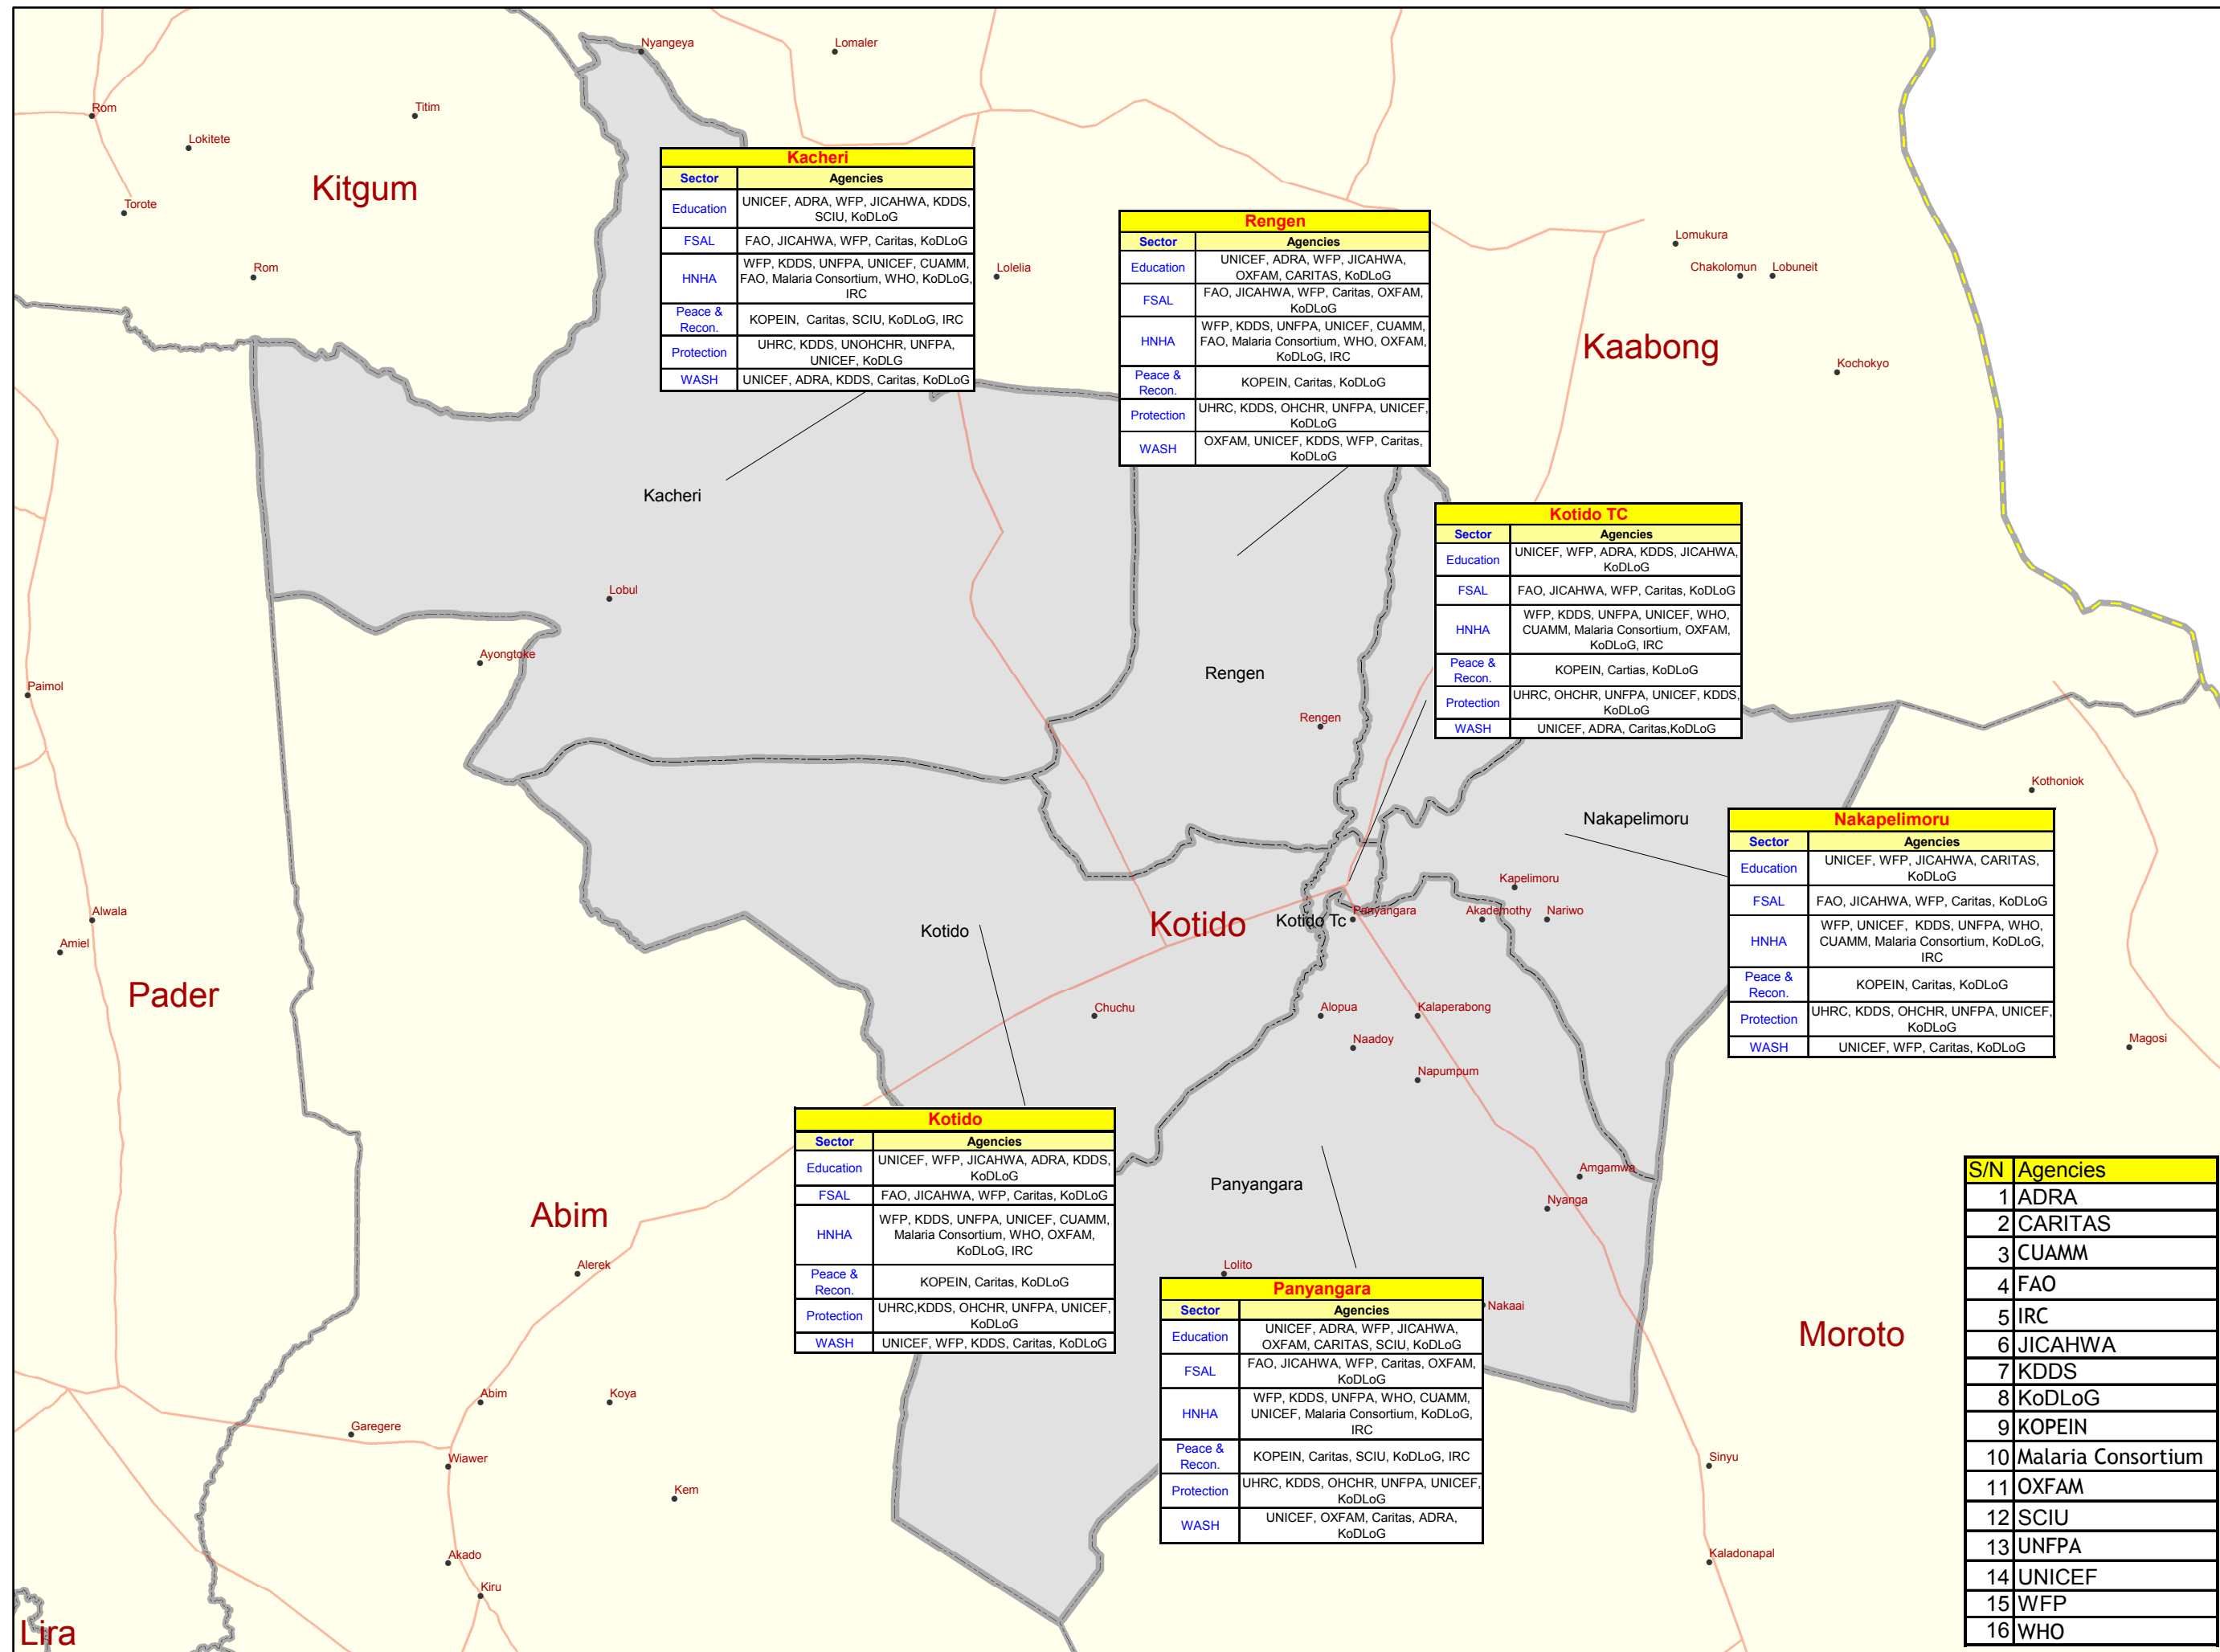

Kotido District: Humanitarian Presence by Sector and Sub-County (November 2008)

Kacheri	
Sector	Agencies
Education	UNICEF, ADRA, WFP, JICAHWA, KDDS, SCIU, KoDLoG
FSAL	FAO, JICAHWA, WFP, Caritas, KoDLoG
HNHA	WFP, KDDS, UNFPA, UNICEF, CUAMM, FAO, Malaria Consortium, WHO, KoDLoG, IRC
Peace & Recon.	KOPEIN, Caritas, SCIU, KoDLoG, IRC
Protection	UHRC, KDDS, UNOHCHR, UNFPA, UNICEF, KoDLG
WASH	UNICEF, ADRA, KDDS, Caritas, KoDLoG

S/N	Agencies
1	ADRA
2	CARITAS
3	CUAMM
4	FAO
5	IRC
6	JICAHWA
7	KDDS
8	KoDLoG
9	KOPEIN
10	Malaria Consortium
11	OXFAM
12	SCIU
13	UNFPA
14	UNICEF
15	WFP
16	WHO

Legend

- Villages
- Motorable Road
- National Boundary
- District Boundary
- Sub County