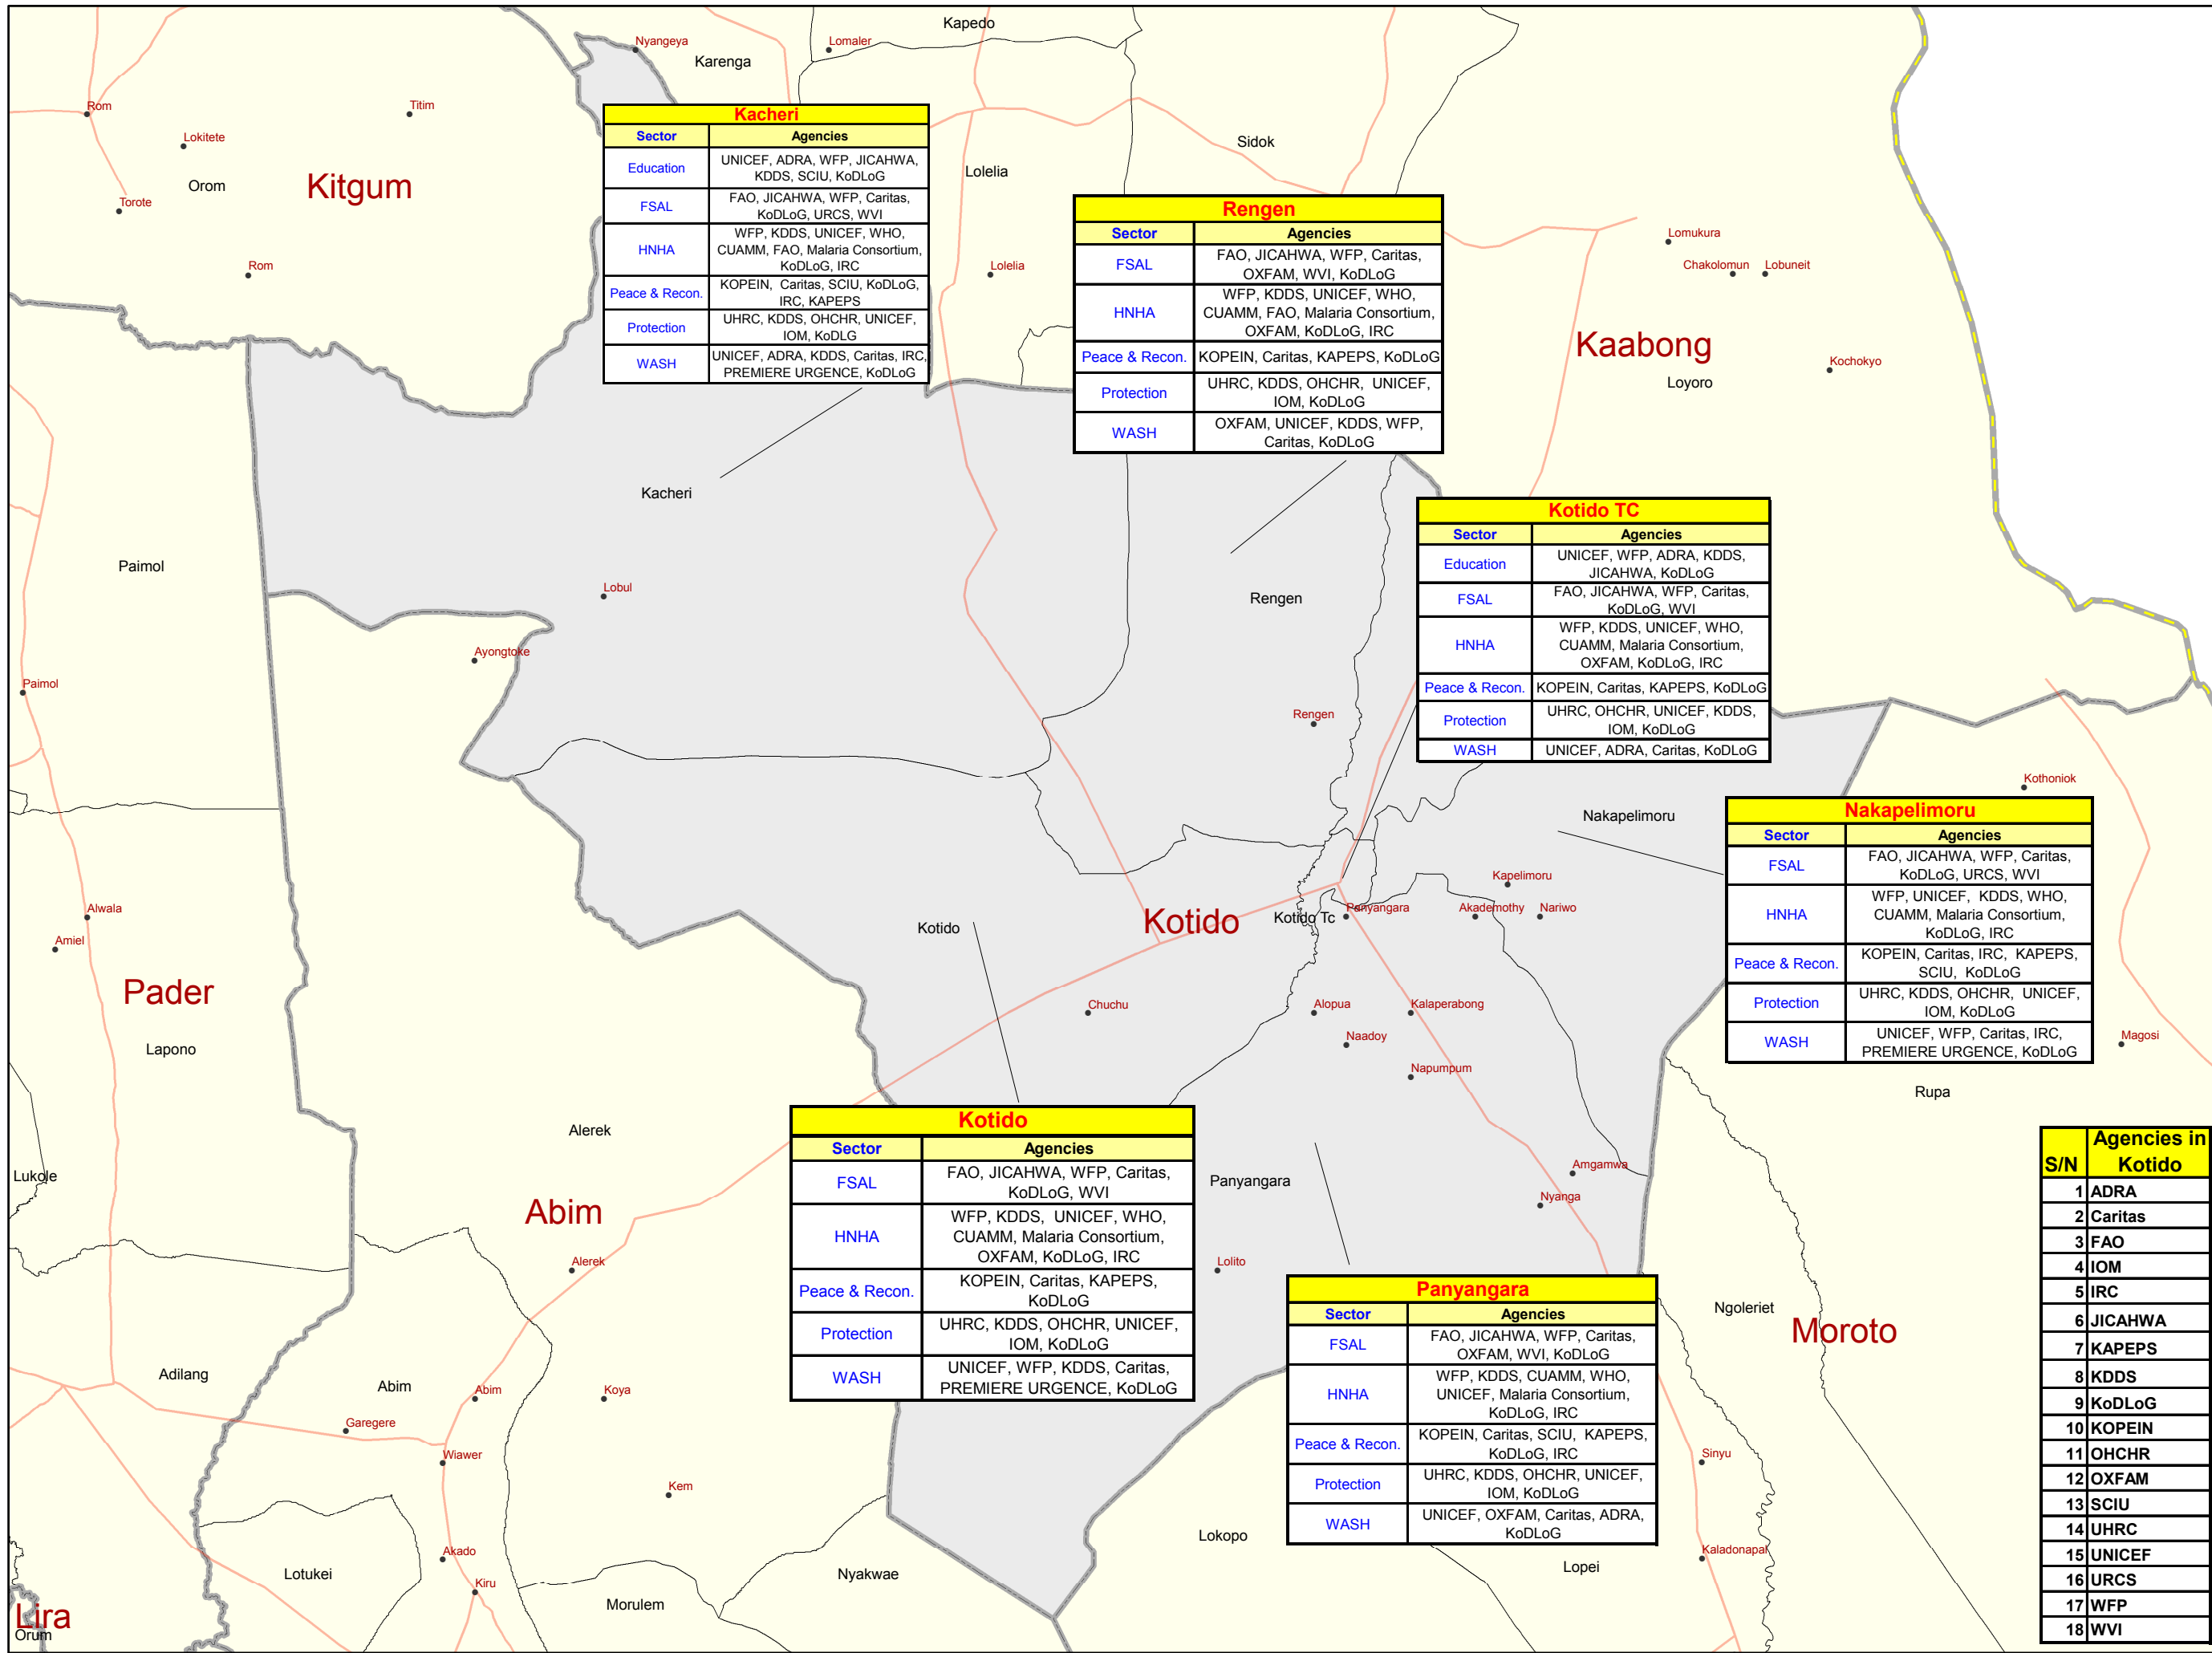

Kotido District: Humanitarian Presence by Sector and Sub-County (March 2009)

Kacheri	
Sector	Agencies
Education	UNICEF, ADRA, WFP, JICAHWA, KDDS, SCIU, KoDLoG
FSAL	FAO, JICAHWA, WFP, Caritas, KoDLoG, URCS, WVI
HNHA	WFP, KDDS, UNICEF, WHO, CUAMM, FAO, Malaria Consortium, KoDLoG, IRC
Peace & Recon.	KOPEIN, Caritas, SCIU, KoDLoG, IRC, KAPEPS
Protection	UHRC, KDDS, OHCHR, UNICEF, IOM, KoDLG
WASH	UNICEF, ADRA, KDDS, Caritas, IRC, PREMIERE URGENCE, KoDLoG

Rengen	
Sector	Agencies
FSAL	FAO, JICAHWA, WFP, Caritas, OXFAM, WVI, KoDLoG
HNHA	WFP, KDDS, UNICEF, WHO, CUAMM, FAO, Malaria Consortium, OXFAM, KoDLoG, IRC
Peace & Recon.	KOPEIN, Caritas, KAPEPS, KoDLoG
Protection	UHRC, KDDS, OHCHR, UNICEF, IOM, KoDLoG
WASH	OXFAM, UNICEF, KDDS, WFP, Caritas, KoDLoG

Legend

- Villages
- Motorable Road
- National Boundary
- District Boundary
- Sub County Boundary

Sector Information	
Education	Education
FSAL	Food Security & Agricultural Livelihoods
HNHA	Health, Nutrition and HIV/AIDS
Peace & Re	Peace & Reconciliation
Protection	Protection (Human Rights, Rule of Law, Child, GBV)
WASH	Water, Sanitation & Hygiene