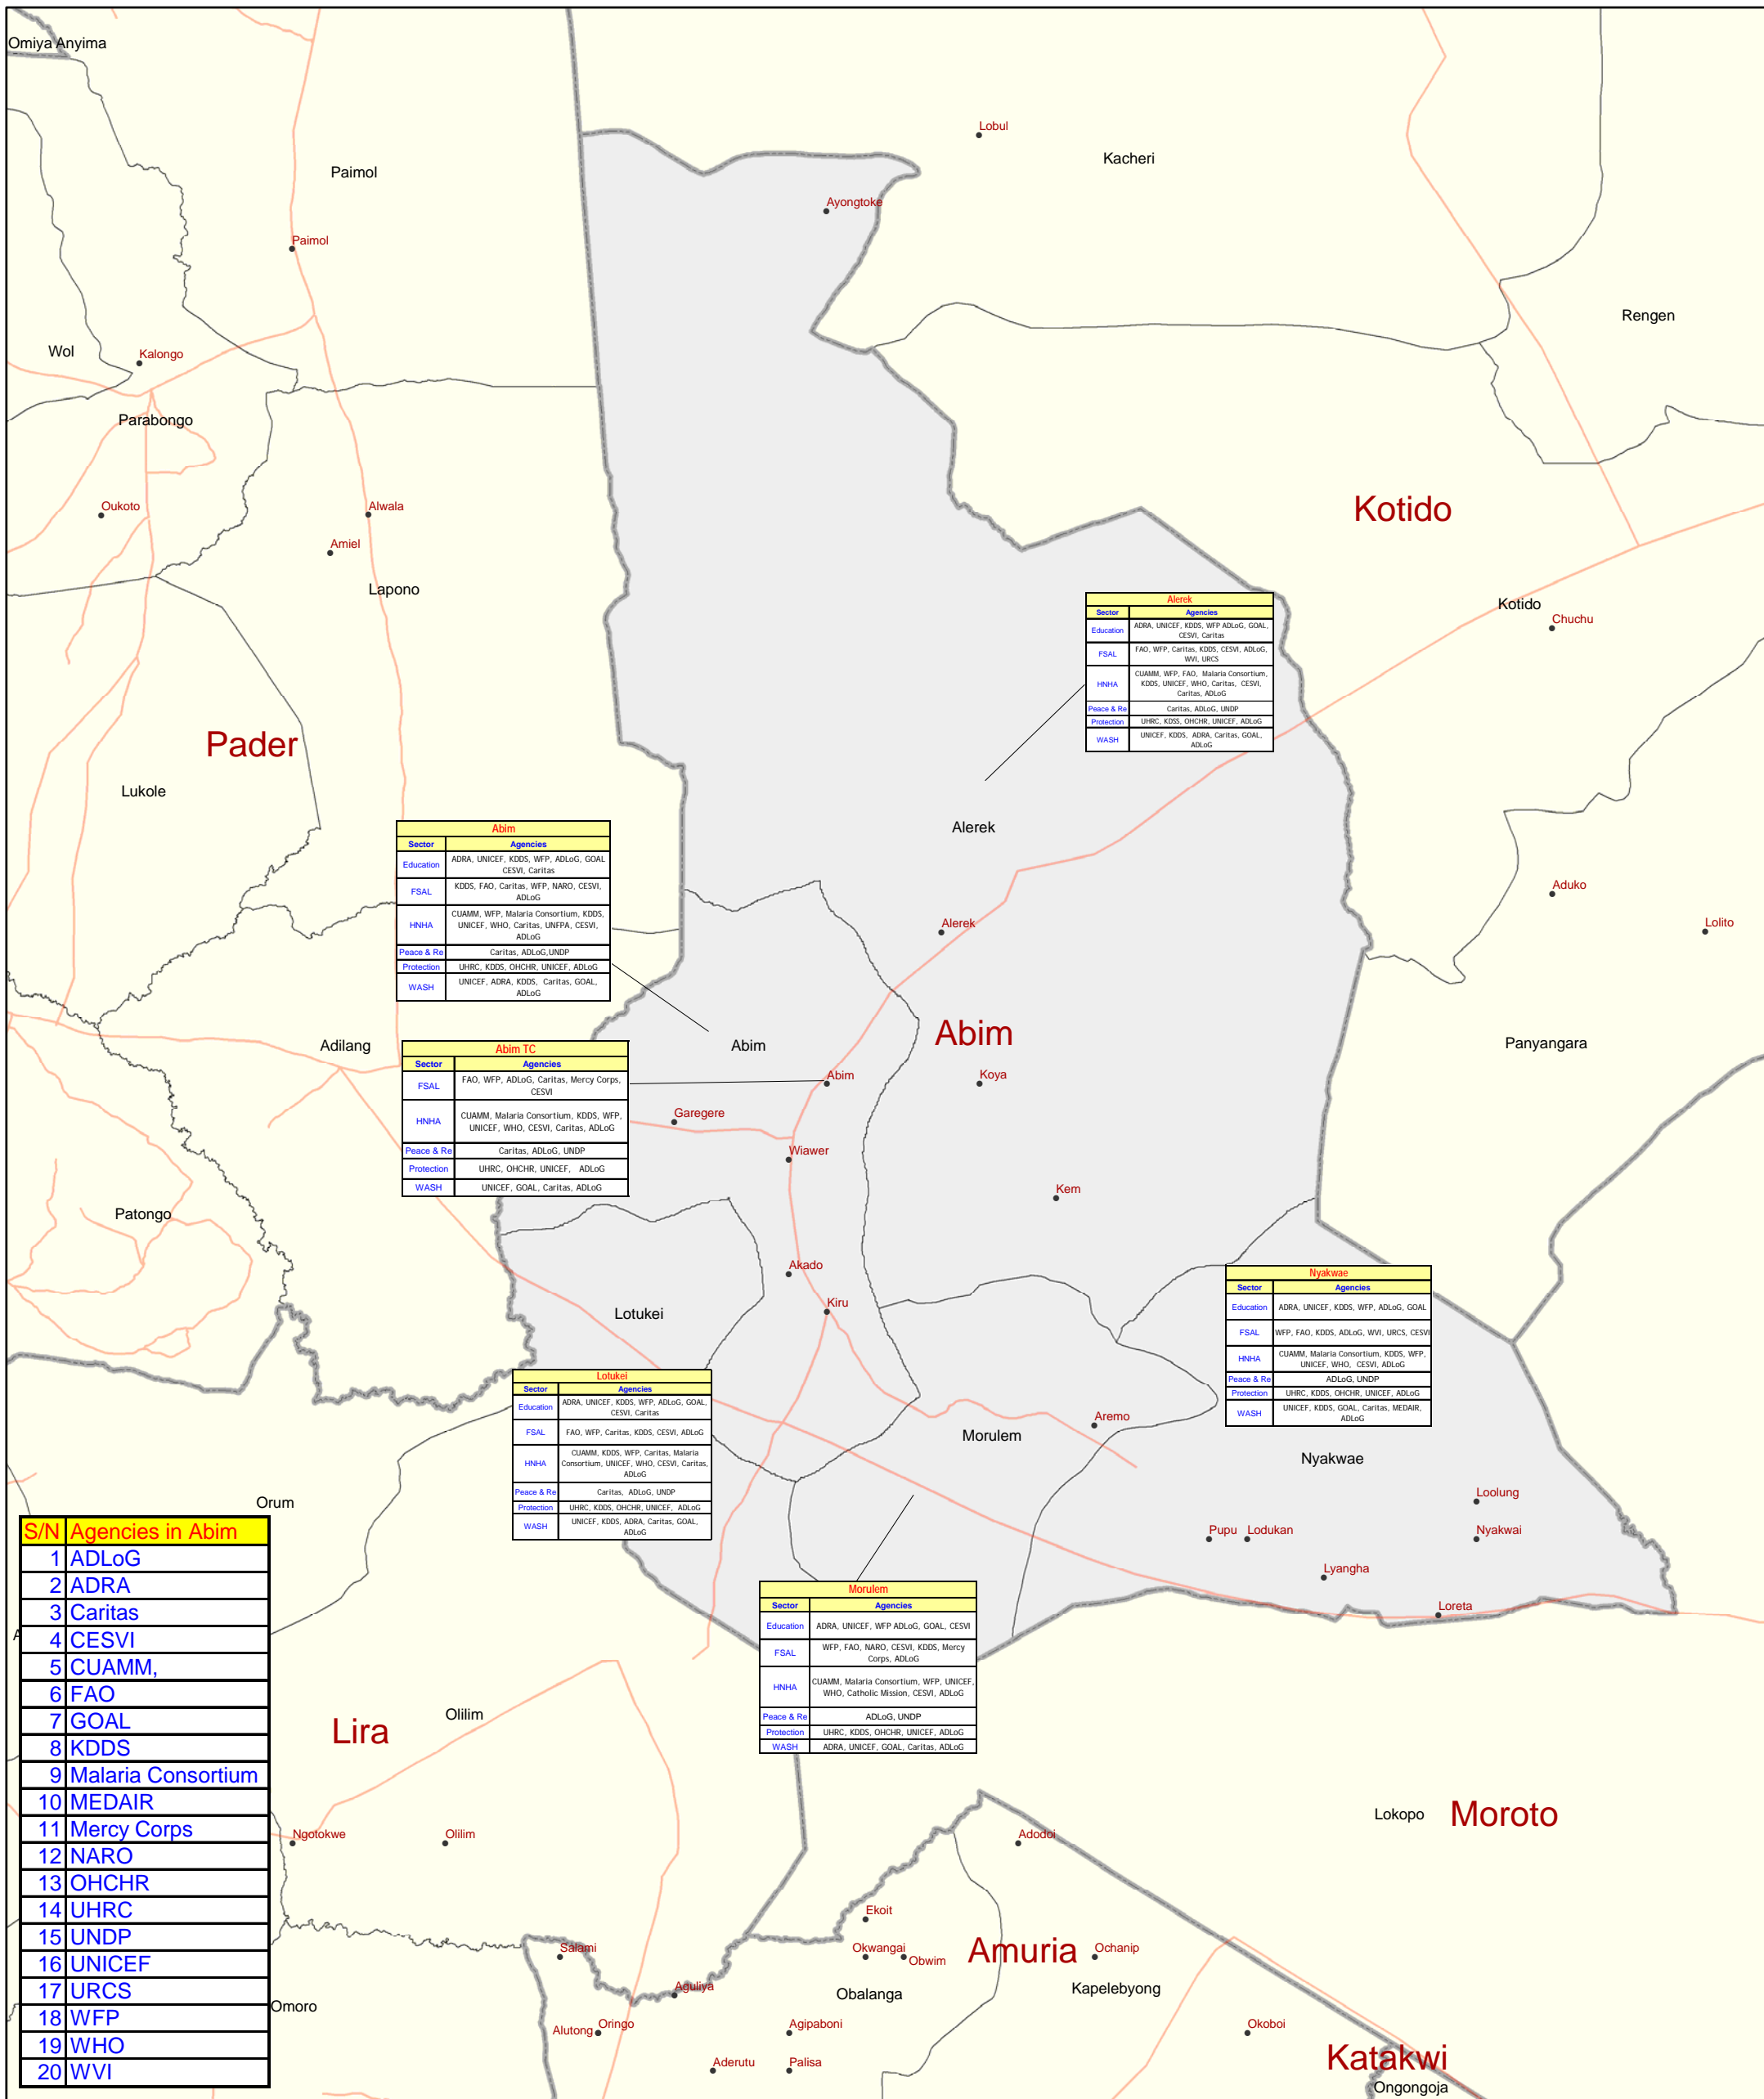

Abim District: Humanitarian Presence by Sector and Sub-County (July 2009)

S/N	Agencies in Abim
1	ADLoG
2	ADRA
3	Caritas
4	CESVI
5	CUAMM
6	FAO
7	GOAL
8	KDDDS
9	Malaria Consortium
10	MEDAIR
11	Mercy Corps
12	NARO
13	OHCHR
14	UHRC
15	UNDP
16	UNICEF
17	URCS
18	WFP
19	WHO
20	WVI

Abim	
Sector	Agencies
Education	ADRA, UNICEF, KDDDS, WFP, ADLoG, GOAL, CESVI, Caritas
FSAL	KDDDS, FAO, Caritas, WFP, NARO, CESVI, ADLoG
HNHA	CUAMM, WFP, Malaria Consortium, KDDDS, UNICEF, WHO, Caritas, UNFPA, CESVI, ADLoG
Peace & Re	Caritas, ADLoG, UNDP
Protection	UHRC, KDDDS, OHCHR, UNICEF, ADLoG
WASH	UNICEF, ADRA, KDDDS, Caritas, GOAL, ADLoG

Abim TC	
Sector	Agencies
FSAL	FAO, WFP, ADLoG, Caritas, Mercy Corps, CESVI
HNHA	CUAMM, Malaria Consortium, KDDDS, WFP, UNICEF, WHO, CESVI, Caritas, ADLoG
Peace & Re	Caritas, ADLoG, UNDP
Protection	UHRC, OHCHR, UNICEF, ADLoG
WASH	UNICEF, GOAL, Caritas, ADLoG

Lotukei	
Sector	Agencies
Education	ADRA, UNICEF, KDDDS, WFP, ADLoG, GOAL, CESVI, Caritas
FSAL	FAO, WFP, Caritas, KDDDS, CESVI, ADLoG
HNHA	CUAMM, KDDDS, WFP, Caritas, Malaria Consortium, UNICEF, WHO, CESVI, Caritas, ADLoG
Peace & Re	Caritas, ADLoG, UNDP
Protection	UHRC, KDDDS, OHCHR, UNICEF, ADLoG
WASH	UNICEF, KDDDS, ADRA, Caritas, GOAL, ADLoG

Morulem	
Sector	Agencies
Education	ADRA, UNICEF, WFP, ADLoG, GOAL, CESVI
FSAL	WFP, FAO, NARO, CESVI, KDDDS, Mercy Corps, ADLoG
HNHA	CUAMM, Malaria Consortium, WFP, UNICEF, WHO, Catholic Mission, CESVI, ADLoG
Peace & Re	ADLoG, UNDP
Protection	UHRC, KDDDS, OHCHR, UNICEF, ADLoG
WASH	ADRA, UNICEF, GOAL, Caritas, ADLoG

Nyakwae	
Sector	Agencies
Education	ADRA, UNICEF, KDDDS, WFP, ADLoG, GOAL, CESVI, Caritas
FSAL	WFP, FAO, KDDDS, ADLoG, WVI, URCS, CESVI
HNHA	CUAMM, Malaria Consortium, KDDDS, WFP, UNICEF, WHO, CESVI, ADLoG
Peace & Re	ADLoG, UNDP
Protection	UHRC, KDDDS, OHCHR, UNICEF, ADLoG
WASH	UNICEF, KDDDS, GOAL, Caritas, MEDAIR, ADLoG

Legend

- Villages
- Motorable Road
- Sub County Boundary
- District Boundary
- National Boundary

Sector Information

Education	Education
FSAL	Food Security & Agricultural Livelihoods
HNHA	Health, Nutrition and HIV/AIDS
Peace & Re	Peace & Reconciliation
Protection	Protection (Human Rights, Rule of Law, Child, GBV)
WASH	Water, Sanitation & Hygiene

Data Sources:
Admin Boundaries - UBOS 2006
Abim Boundaries - UBOS 2006
Road Network - FAO
Village locations - Humanitarian Agencies in Abim District
Thematic - Ocha, Kotido - July 2009

W3 information are updated by Ocha field office Kotido based on inputs received from organizations and in collaboration with local government of respective district.

Map Prepare Date: 02 July 09 (IMU Kampala/OCHA)
File: UG-ABIM-W3-30_A3_02July09_Abim District Humanitarian Presence by Sector & Sub-County.mxd

Draft

This map is a work in progress. Please contact the IMU/Ocha as soon as possible with any corrections.

Map Disclaimer:
The boundaries and names shown and the designations used on this map do not imply official endorsement or acceptance by the United Nations.