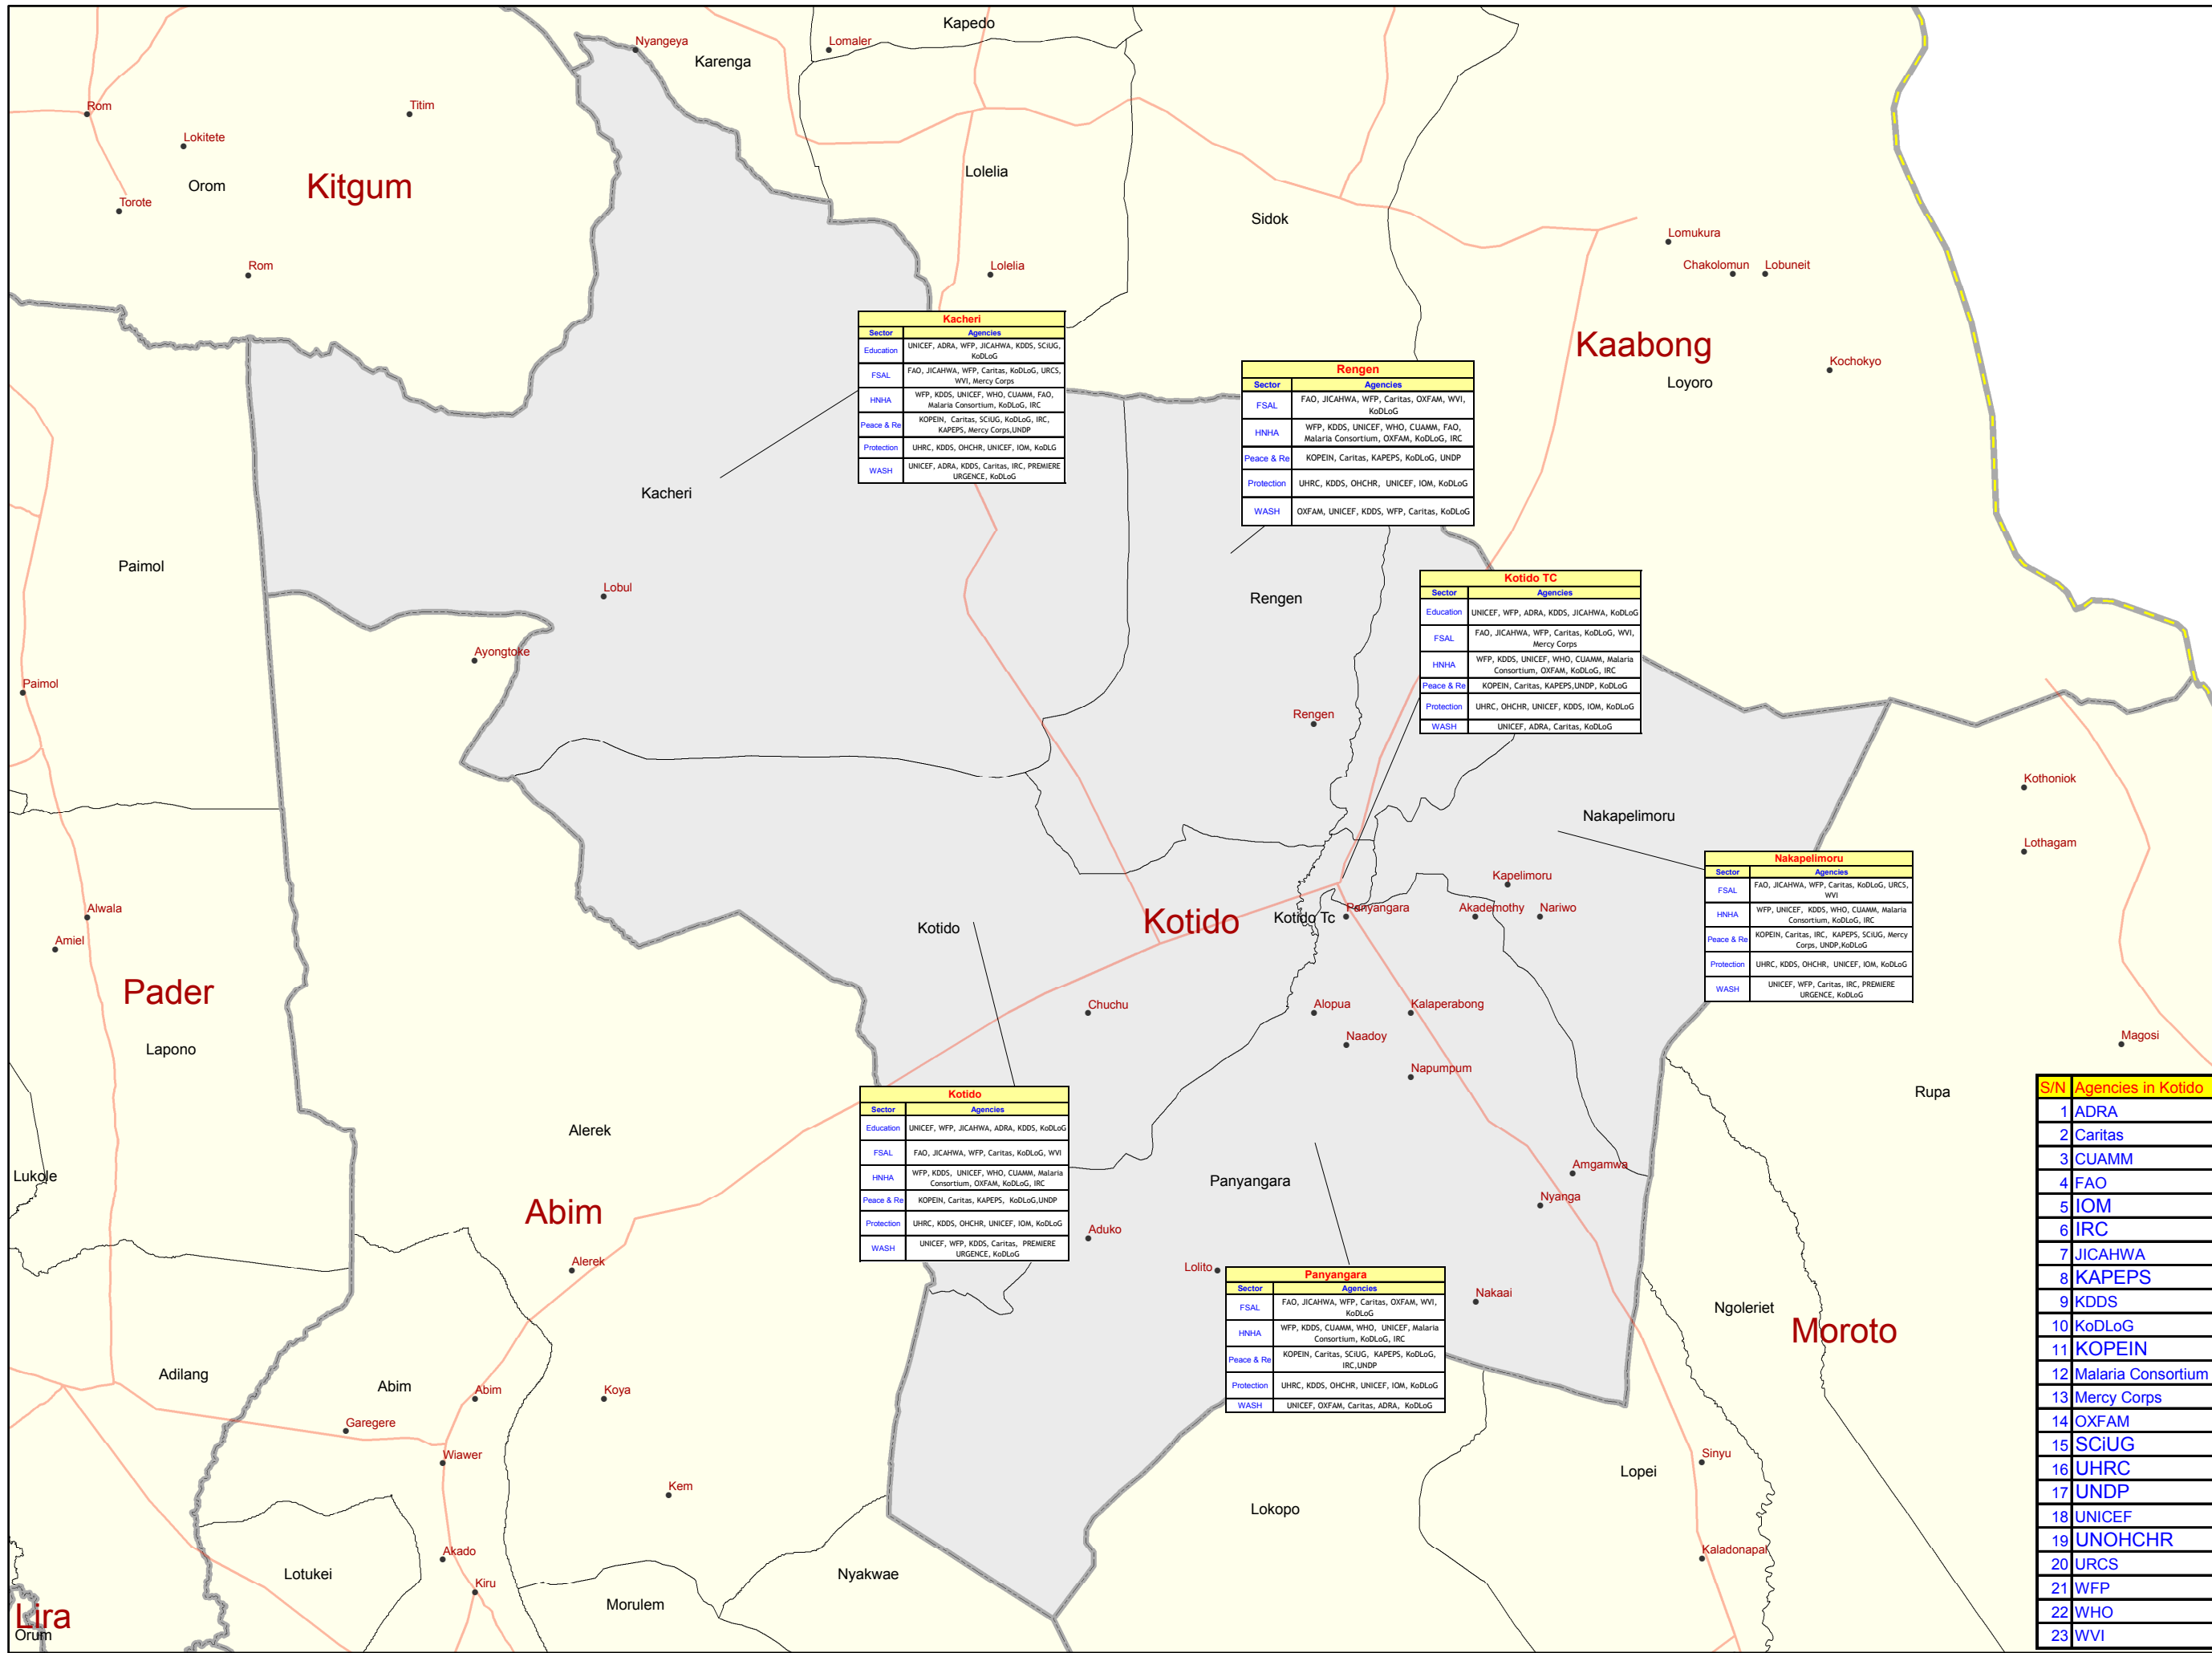

Kotido District: Humanitarian Presence by Sector and Sub-County (July 2009)

Rengen	
Sector	Agencies
FSAL	FAO, JICAHWA, WFP, Caritas, OXFAM, WVI, KoDLoG
HNHA	WFP, KDDS, UNICEF, WHO, CUAMM, FAO, Malaria Consortium, OXFAM, KoDLoG, IRC
Peace & Re	KOPEIN, Caritas, KAPEPS, KoDLoG, UNDP
Protection	UHRIC, KDDS, OHCHR, UNICEF, IOM, KoDLoG
WASH	OXFAM, UNICEF, KDDS, WFP, Caritas, KoDLoG

Kotido TC	
Sector	Agencies
Education	UNICEF, WFP, ADRA, KDDS, JICAHWA, KoDLoG
FSAL	FAO, JICAHWA, WFP, Caritas, KoDLoG, WVI, Mercy Corps
HNHA	WFP, KDDS, UNICEF, WHO, CUAMM, Malaria Consortium, OXFAM, KoDLoG, IRC
Peace & Re	KOPEIN, Caritas, KAPEPS, UNDP, KoDLoG
Protection	UHRIC, OHCHR, UNICEF, KDDS, IOM, KoDLoG
WASH	UNICEF, ADRA, Caritas, KoDLoG

Nakapelimoru	
Sector	Agencies
FSAL	FAO, JICAHWA, WFP, Caritas, KoDLoG, URCS, WVI
HNHA	WFP, UNICEF, KDDS, WHO, CUAMM, Malaria Consortium, OXFAM, KoDLoG, IRC
Peace & Re	KOPEIN, Caritas, IRC, KAPEPS, SCIUG, Mercy Corps, UNDP, KoDLoG
Protection	UHRIC, KDDS, OHCHR, UNICEF, IOM, KoDLoG
WASH	UNICEF, WFP, Caritas, IRC, PREMIERE URGENCE, KoDLoG

Kotido	
Sector	Agencies
Education	UNICEF, WFP, JICAHWA, ADRA, KDDS, KoDLoG
FSAL	FAO, JICAHWA, WFP, Caritas, KoDLoG, WVI
HNHA	WFP, KDDS, UNICEF, WHO, CUAMM, Malaria Consortium, OXFAM, KoDLoG, IRC
Peace & Re	KOPEIN, Caritas, KAPEPS, KoDLoG, UNDP
Protection	UHRIC, KDDS, OHCHR, UNICEF, IOM, KoDLoG
WASH	UNICEF, WFP, KDDS, Caritas, PREMIERE URGENCE, KoDLoG

Panyangara	
Sector	Agencies
FSAL	FAO, JICAHWA, WFP, Caritas, OXFAM, WVI, KoDLoG
HNHA	WFP, KDDS, CUAMM, WHO, UNICEF, Malaria Consortium, OXFAM, KoDLoG, IRC
Peace & Re	KOPEIN, Caritas, SCIUG, KAPEPS, KoDLoG, IRC, UNDP
Protection	UHRIC, KDDS, OHCHR, UNICEF, IOM, KoDLoG
WASH	UNICEF, OXFAM, Caritas, ADRA, KoDLoG