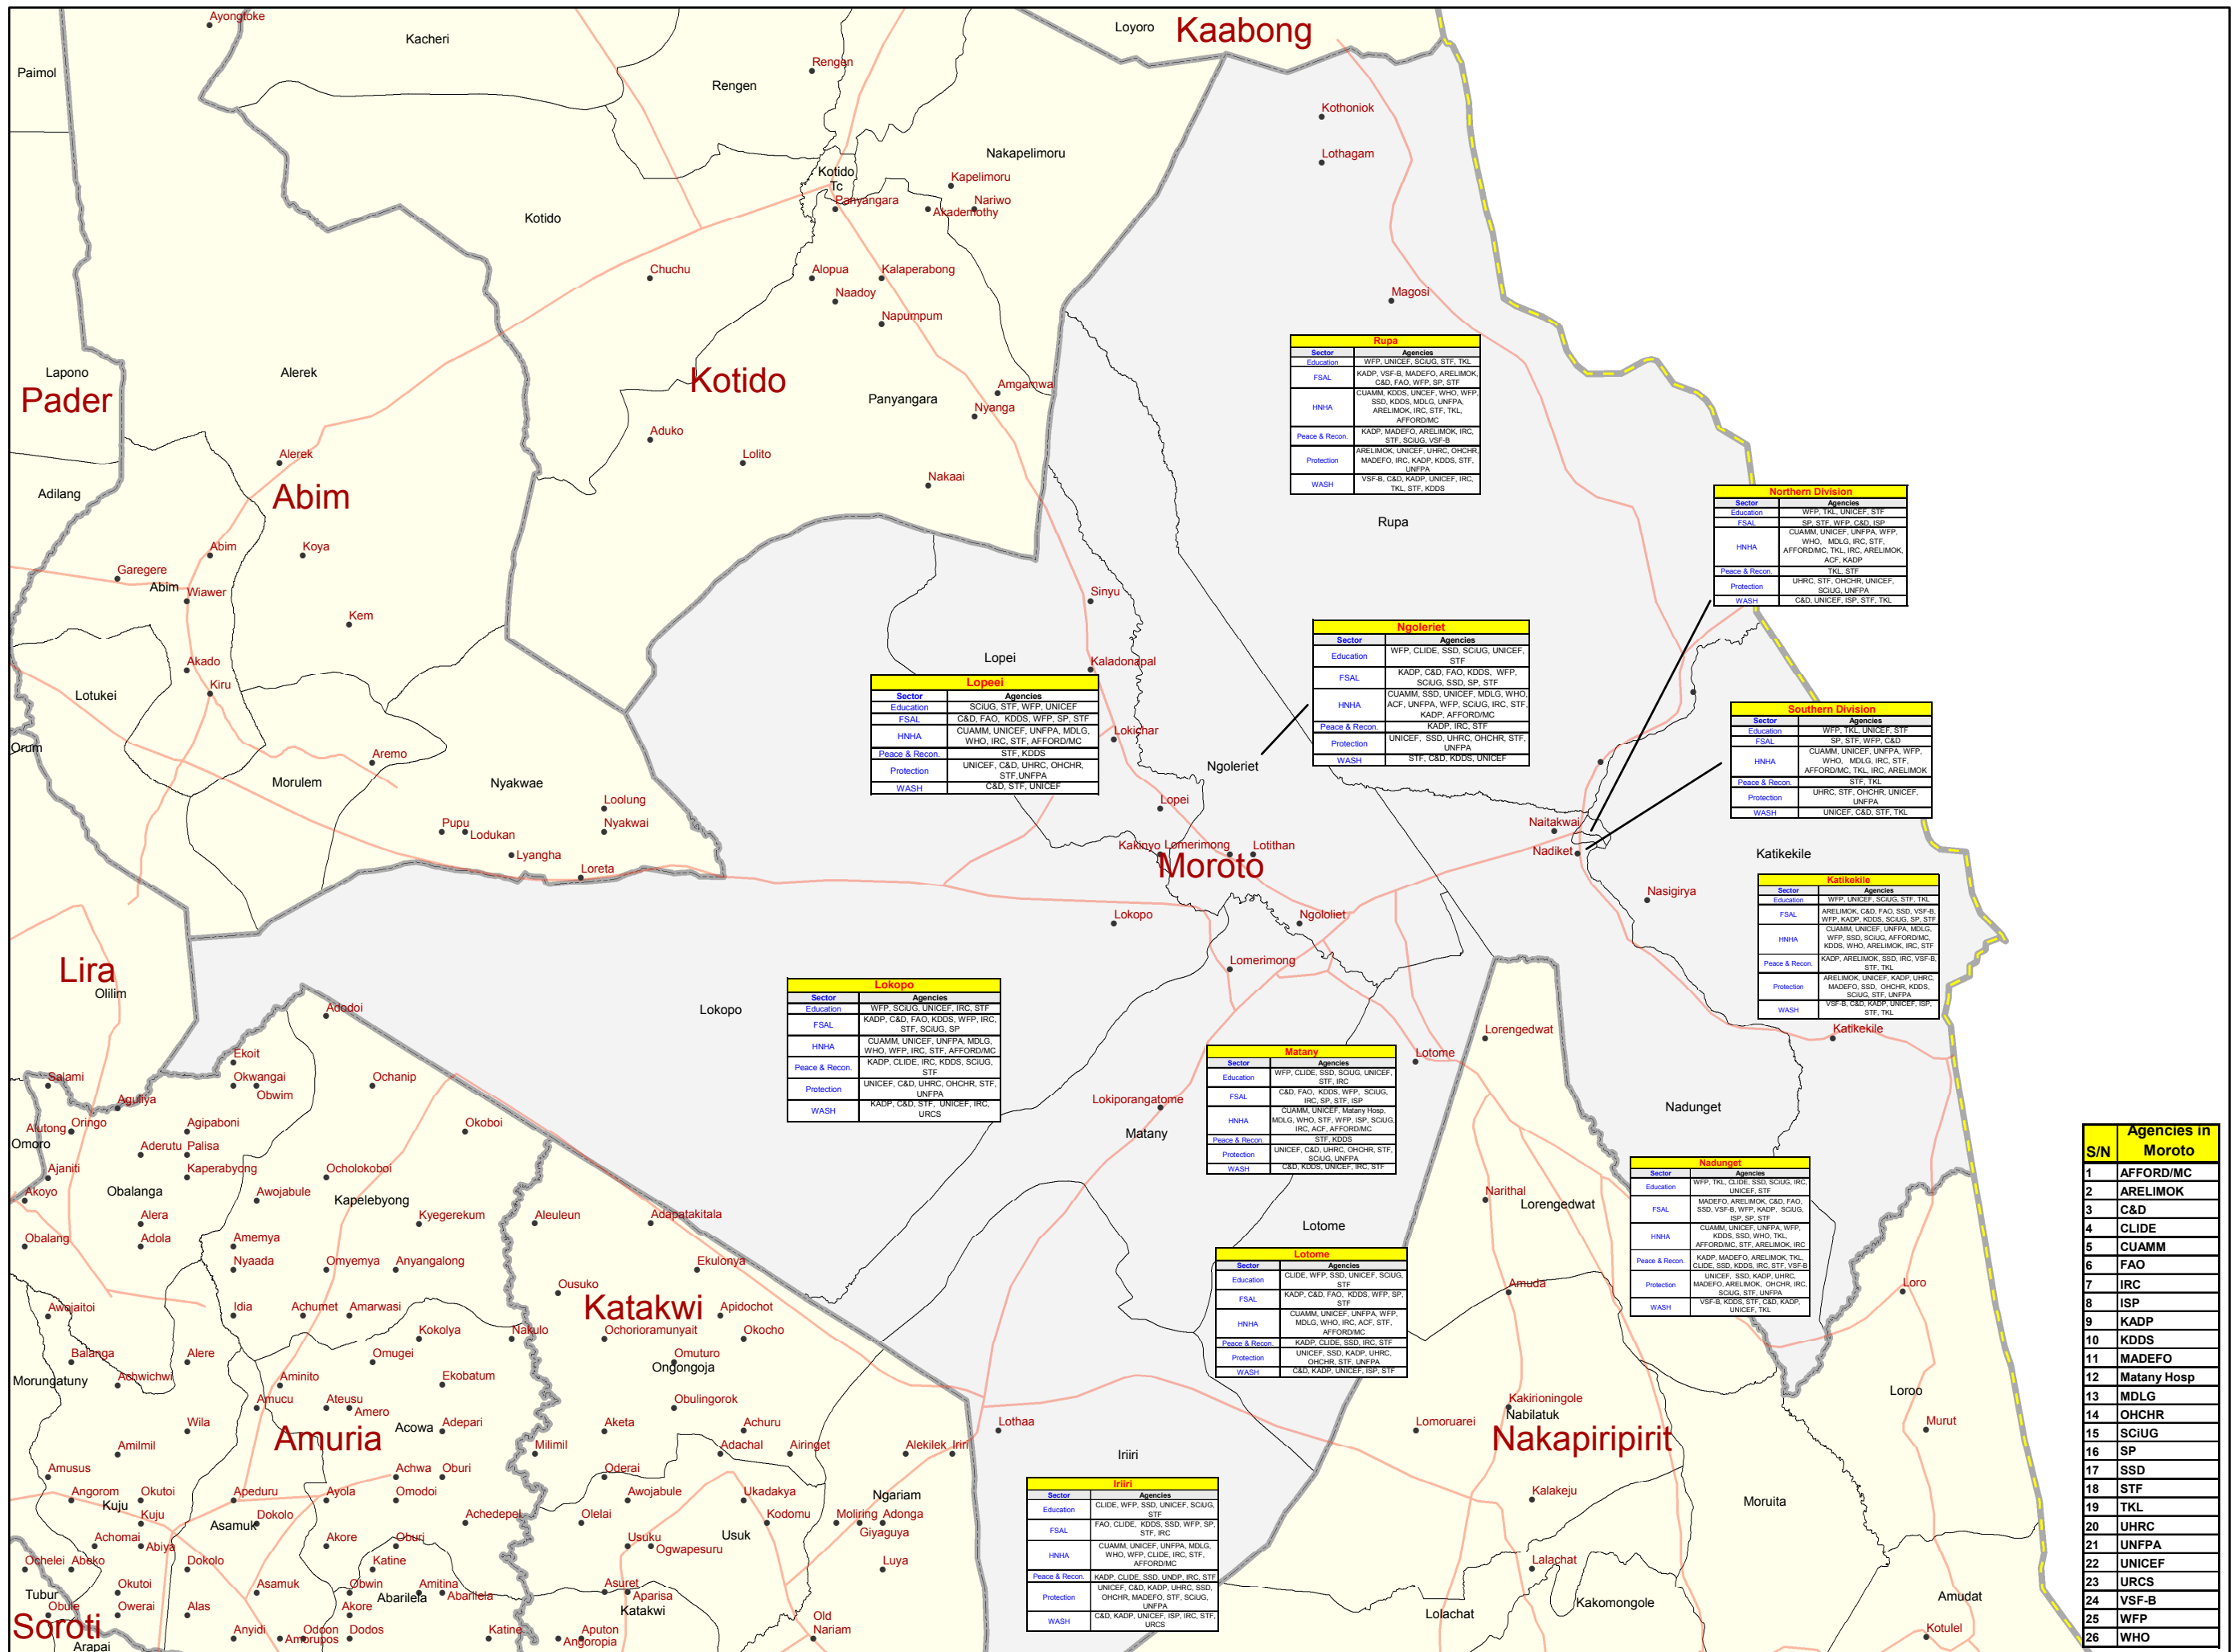

Moroto District: Humanitarian Presence by Sector and Sub-County (March 2009)

Uganda Overview

Legend

- Villages
- Motorable Road
- ▭ National Boundary
- ▭ District Boundary
- ▭ Sub County Boundary

Sector Information

Education	Education
FSAL	Food Security & Agricultural Livelihoods
HNHA	Health, Nutrition and HIV/AIDS
Peace & Re	Peace & Reconciliation
Protection	Protection (Human Rights, Rule of Law, Child, GBV)
WASH	Water, Sanitation & Hygiene

Data Sources:
Admin Boundaries - UBOS 2006
Kotido Boundaries - UBOS 2006
Road Network - FAO
Village locations - Humanitarian Agencies in Moroto District.
Thematic - Ocha, Moroto - March 2009

W3 information are updated by Ocha field office Moroto based on inputs received from organizations and in collaboration with local government of respective district.

This map is a work in progress. Please contact the IMU/Ocha as soon as possible with any corrections.

Map Disclaimer:
The boundaries and names shown and the designations used on this map do not imply official endorsement or acceptance by the United Nations.

S/N	Agencies in Moroto
1	AFFORD/MC
2	ARELIMOK
3	C&D
4	CLIDE
5	CUAMM
6	FAO
7	IRC
8	ISP
9	KADP
10	KDDS
11	MADEFO
12	Matany Hosp
13	MDLG
14	OHCHR
15	SciUG
16	SP
17	SSD
18	STF
19	TKL
20	UHRC
21	UNFPA
22	UNICEF
23	URCS
24	VSF-B
25	WFP
26	WHO

Sector	Agencies
Education	WFP, TR, UNICEF, STF
FSAL	SP, STF, WFP, C&D, ISP
HNHA	CUAMM, UNICEF, UNFPA, WFP, WHO, MDLG, IRC, STF, AFFORD/MC, TKL, IRC, ARELIMOK, ACF, KADP
Peace & Recon	TKL, STF
Protection	UHRC, STF, OHCHR, UNICEF, SciUG, UNFPA
WASH	C&D, UNICEF, ISP, STF, TKL

Sector	Agencies
Education	WFP, CLIDE, SSD, SciUG, UNICEF, STF
FSAL	KADP, C&D, FAO, KDDS, WFP, SciUG, SSD, SP, STF
HNHA	CUAMM, SSD, UNICEF, MDLG, WHO, ACF, UNFPA, WFP, SciUG, IRC, STF, KADP, AFFORD/MC
Peace & Recon	KADP, IRC, STF
Protection	UNICEF, SSD, UHRC, OHCHR, STF, UNFPA
WASH	STF, C&D, KDDS, UNICEF

Sector	Agencies
Education	WFP, TR, UNICEF, STF
FSAL	SP, STF, WFP, C&D
HNHA	CUAMM, UNICEF, UNFPA, WFP, WHO, MDLG, IRC, STF, AFFORD/MC, TKL, IRC, ARELIMOK
Peace & Recon	STF, TKL
Protection	UHRC, STF, OHCHR, UNICEF, UNFPA
WASH	UNICEF, C&D, STF, TKL

Sector	Agencies
Education	SciUG, STF, WFP, UNICEF
FSAL	C&D, FAO, KDDS, WFP, SP, STF
HNHA	CUAMM, UNICEF, UNFPA, MDLG, WHO, WFP, IRC, STF, AFFORD/MC
Peace & Recon	UNICEF, C&D, UHRC, OHCHR, STF, UNFPA
WASH	C&D, STF, UNICEF

Sector	Agencies
Education	WFP, SciUG, UNICEF, IRC, STF
FSAL	KADP, C&D, FAO, KDDS, WFP, IRC, STF, SciUG, SP
HNHA	CUAMM, UNICEF, UNFPA, MDLG, WHO, WFP, IRC, STF, AFFORD/MC
Peace & Recon	KADP, CLIDE, IRC, KDDS, SciUG, STF
Protection	UNICEF, C&D, UHRC, OHCHR, STF, UNFPA
WASH	KADP, C&D, STF, UNICEF, IRC, URCS

Sector	Agencies
Education	WFP, CLIDE, SSD, SciUG, UNICEF, STF, IRC
FSAL	C&D, FAO, KDDS, WFP, SciUG, IRC, SP, STF, ISP
HNHA	CUAMM, UNICEF, MDLG, WHO, WFP, IRC, STF, SciUG, IRC, ACF, AFFORD/MC
Peace & Recon	STF, KDDS
Protection	UNICEF, C&D, UHRC, OHCHR, STF, SciUG, UNFPA
WASH	C&D, KDDS, UNICEF, IRC, STF

Sector	Agencies
Education	CLIDE, WFP, SSD, UNICEF, SciUG, STF, IRC
FSAL	KADP, C&D, FAO, KDDS, WFP, SP, STF
HNHA	CUAMM, UNICEF, UNFPA, WFP, MDLG, WHO, IRC, ACF, STF, AFFORD/MC
Peace & Recon	KADP, CLIDE, SSD, IRC, STF
Protection	UNICEF, SSD, KADP, UHRC, OHCHR, STF, UNFPA
WASH	C&D, KADP, UNICEF, ISP, STF

Sector	Agencies
Education	CLIDE, WFP, SSD, UNICEF, SciUG, STF
FSAL	FAO, CLIDE, KDDS, SSD, WFP, SP, STF, IRC
HNHA	CUAMM, UNICEF, UNFPA, MDLG, WHO, WFP, CLIDE, IRC, STF, AFFORD/MC
Peace & Recon	KADP, CLIDE, SSD, UNICEF, IRC, STF, UNICEF, C&D, UHRC, OHCHR, STF, SciUG, OHCHR, STF, UNFPA
Protection	OHCHR, STF, UNFPA
WASH	C&D, KADP, UNICEF, IRC, STF, URCS