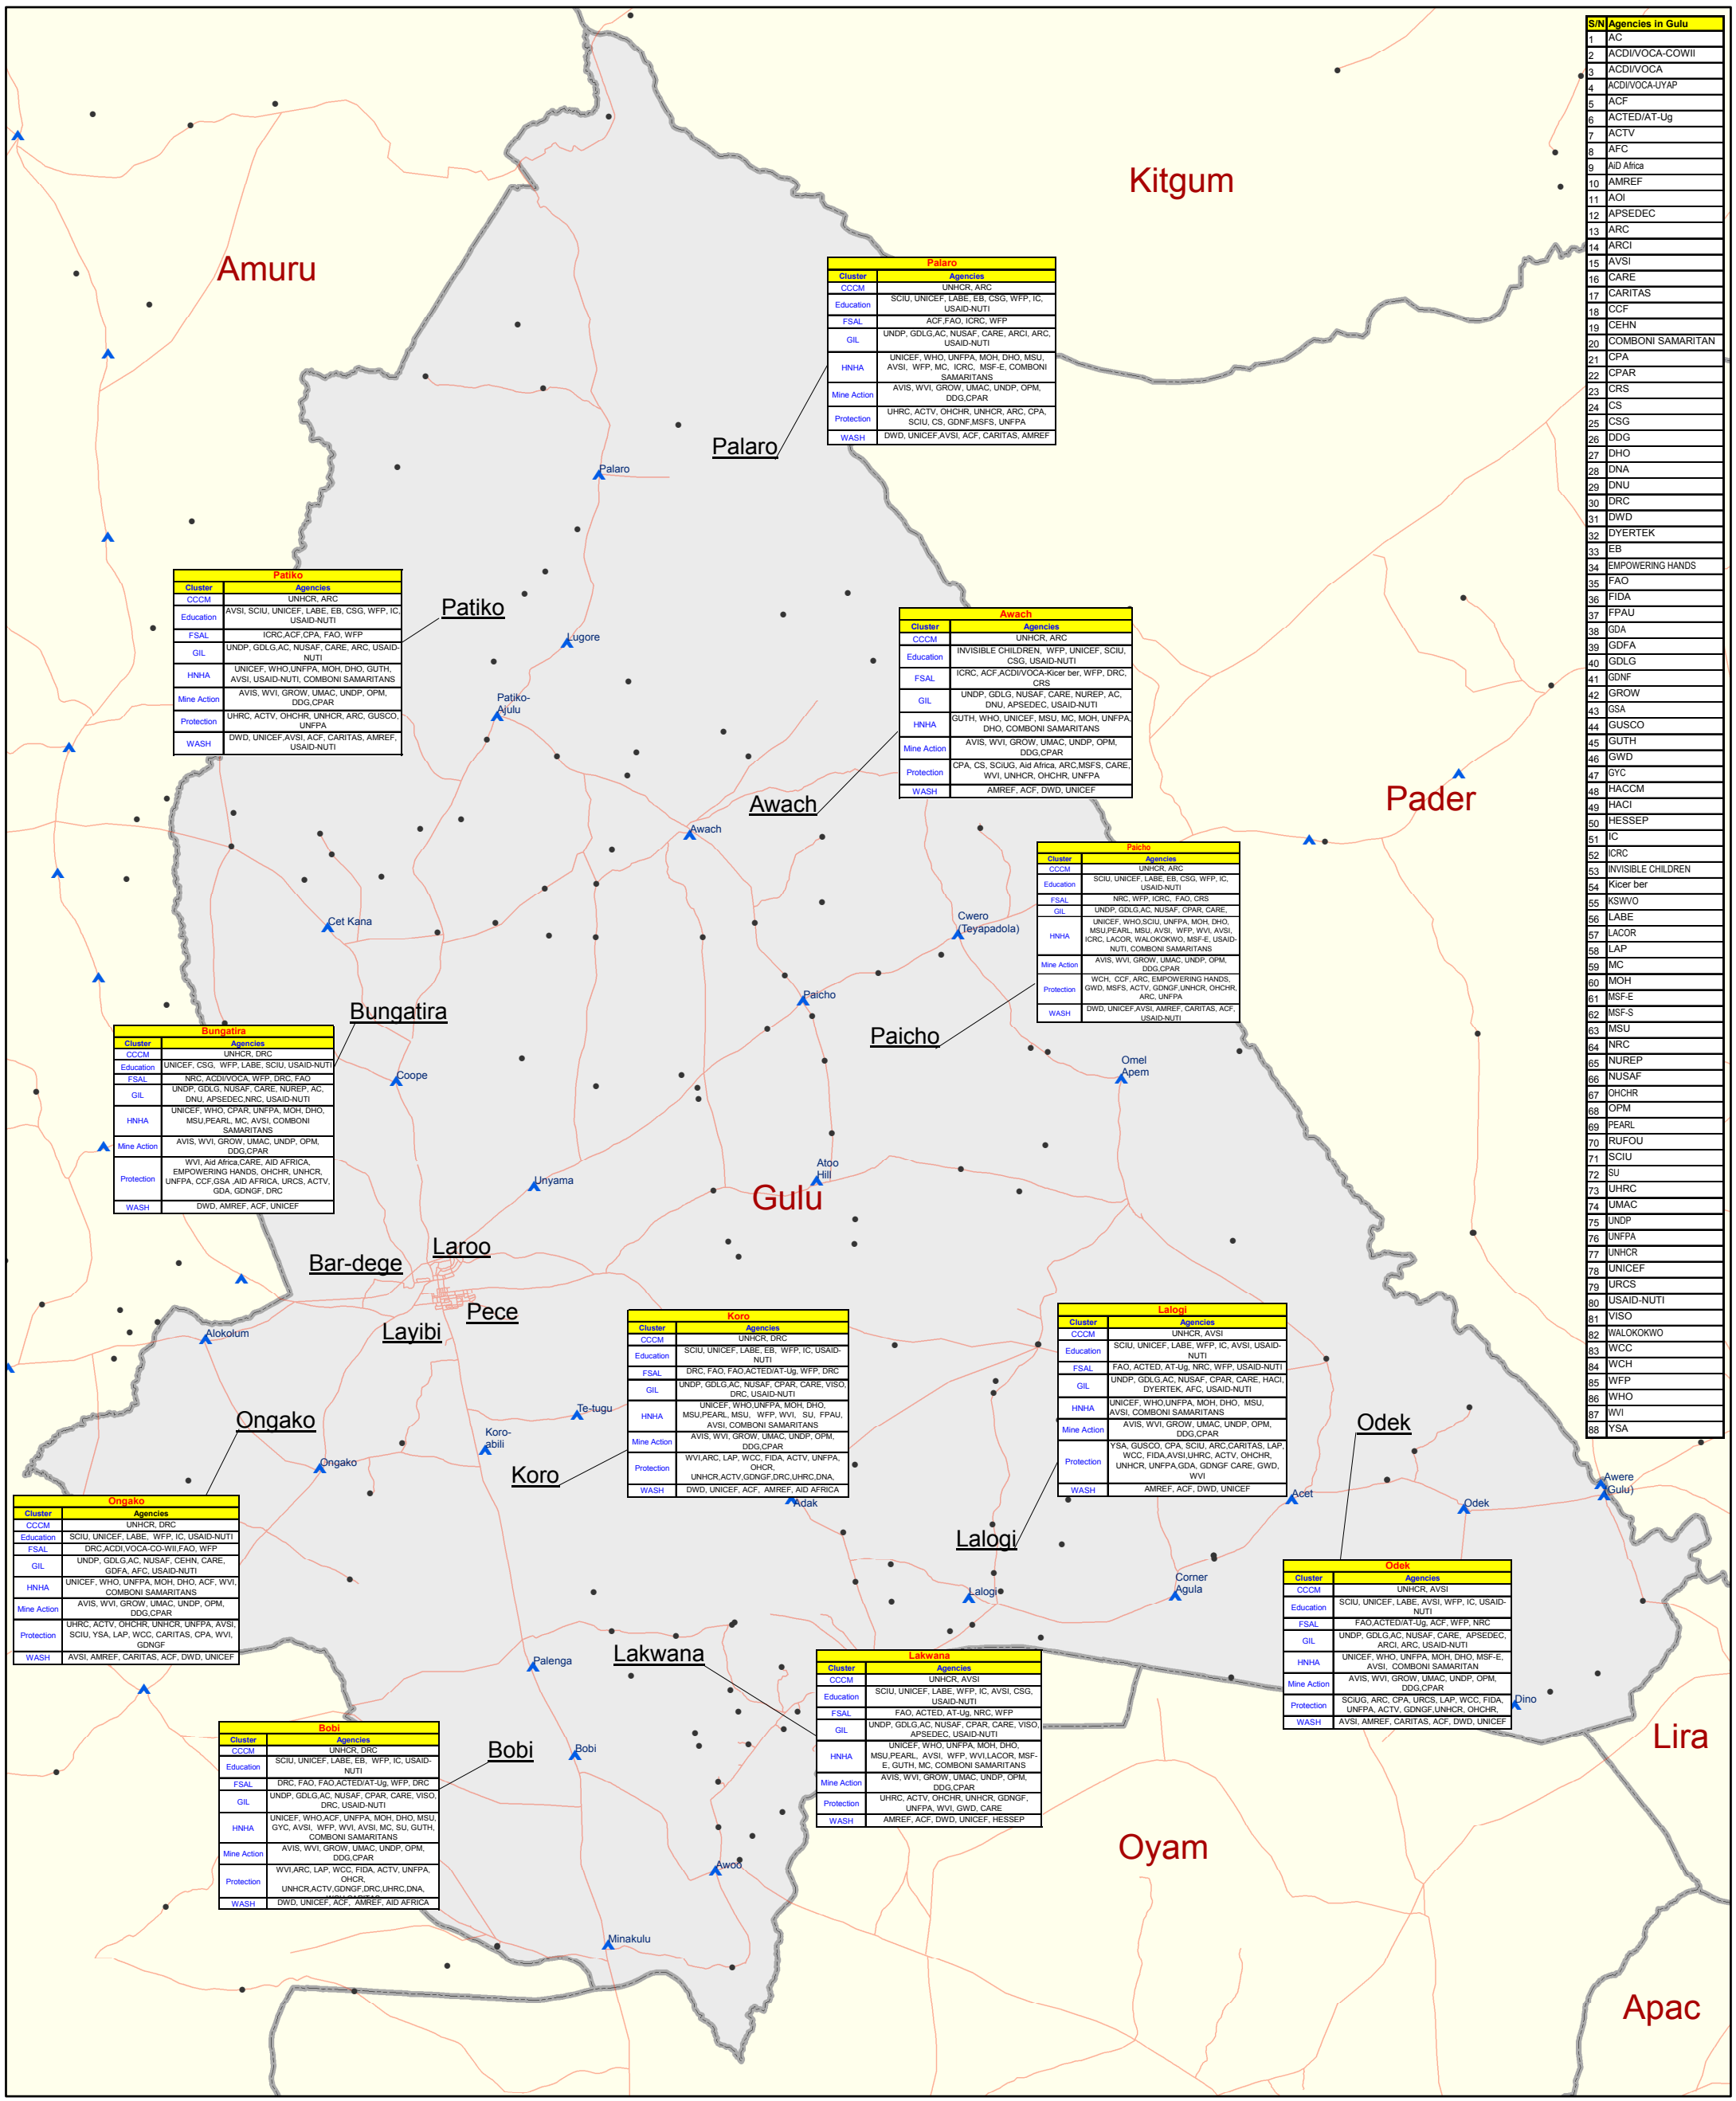

Gulu District: Humanitarian Presence by Cluster and Sub-County (November 2008)

S/N	Agencies in Gulu
1	AC
2	ACDI/VOCA-COWII
3	ACDI/VOCA
4	ACDI/VOCA-UYAP
5	ACF
6	ACTED/AT-Ug
7	ACTV
8	AFC
9	Aid Africa
10	AMREF
11	AOI
12	APSEDEC
13	ARC
14	ARCI
15	AVSI
16	CARE
17	CARITAS
18	CCF
19	CEHN
20	COMBONI SAMARITAN
21	CPA
22	CPAR
23	CRS
24	CS
25	CSG
26	DDG
27	DHO
28	DNA
29	DNU
30	DRC
31	DWD
32	DYERTEK
33	EB
34	EMPOWERING HANDS
35	FAO
36	FIDA
37	FPAU
38	GDA
39	GDFA
40	GDIG
41	GDNF
42	GROW
43	GSA
44	GUSCO
45	GUTH
46	GWD
47	GYC
48	HACCAM
49	HACI
50	HESSEP
51	IC
52	ICRC
53	INVISIBLE CHILDREN
54	Kicer ber
55	KSWVO
56	LABE
57	LACOR
58	LAP
59	MC
60	MOH
61	MSFE
62	MSFS
63	MSU
64	NRC
65	NUREP
66	NUSAF
67	OHCHR
68	OPM
69	PEARL
70	RUFUO
71	SCIU
72	SU
73	UHRC
74	UMAC
75	UNDP
76	UNFPA
77	UNHCR
78	UNICEF
79	URCS
80	USAID-NUTI
81	VISO
82	WALOKOKWO
83	WCC
84	WCH
85	WFP
86	WHO
87	WVI
88	YSA

Legend

- ▲ IDP Camp
- IDP Returnee Site
- Motorable Road
- ▭ Sub-County Boundary
- ▭ District Boundary
- ▭ National Boundary

Cluster Information

CCCM	Camp Coordination & Camp Management
Education	Education
FSAL	Food Security & Agricultural Livelihoods
GIL	Governance, Infrastructure & Livelihoods
HNHA	Health, Nutrition and HIV/AIDS
Protection	Protection (Human Rights, Rule of Law, Child, GBV, Conflict Mitigation and Management)
Shelter & NFI	Shelter & Non-Food Item
WASH	Water, Sanitation & Hygiene

Data Sources:
 Admin Boundaries (Upto Parish Level) - UBOS 2006
 Road Network - FAO
 IDP Camp/Settlements - Humanitarian Agencies in the Region.
 Thematic - Ocha, Gulu - November 2008

W3 information are updated by Ocha field office Gulu based on inputs received from organizations and in collaboration with local government.

Map Disclaimer:
 The boundaries and names shown and the designations used on this map do not imply official endorsement or acceptance by the United Nations.