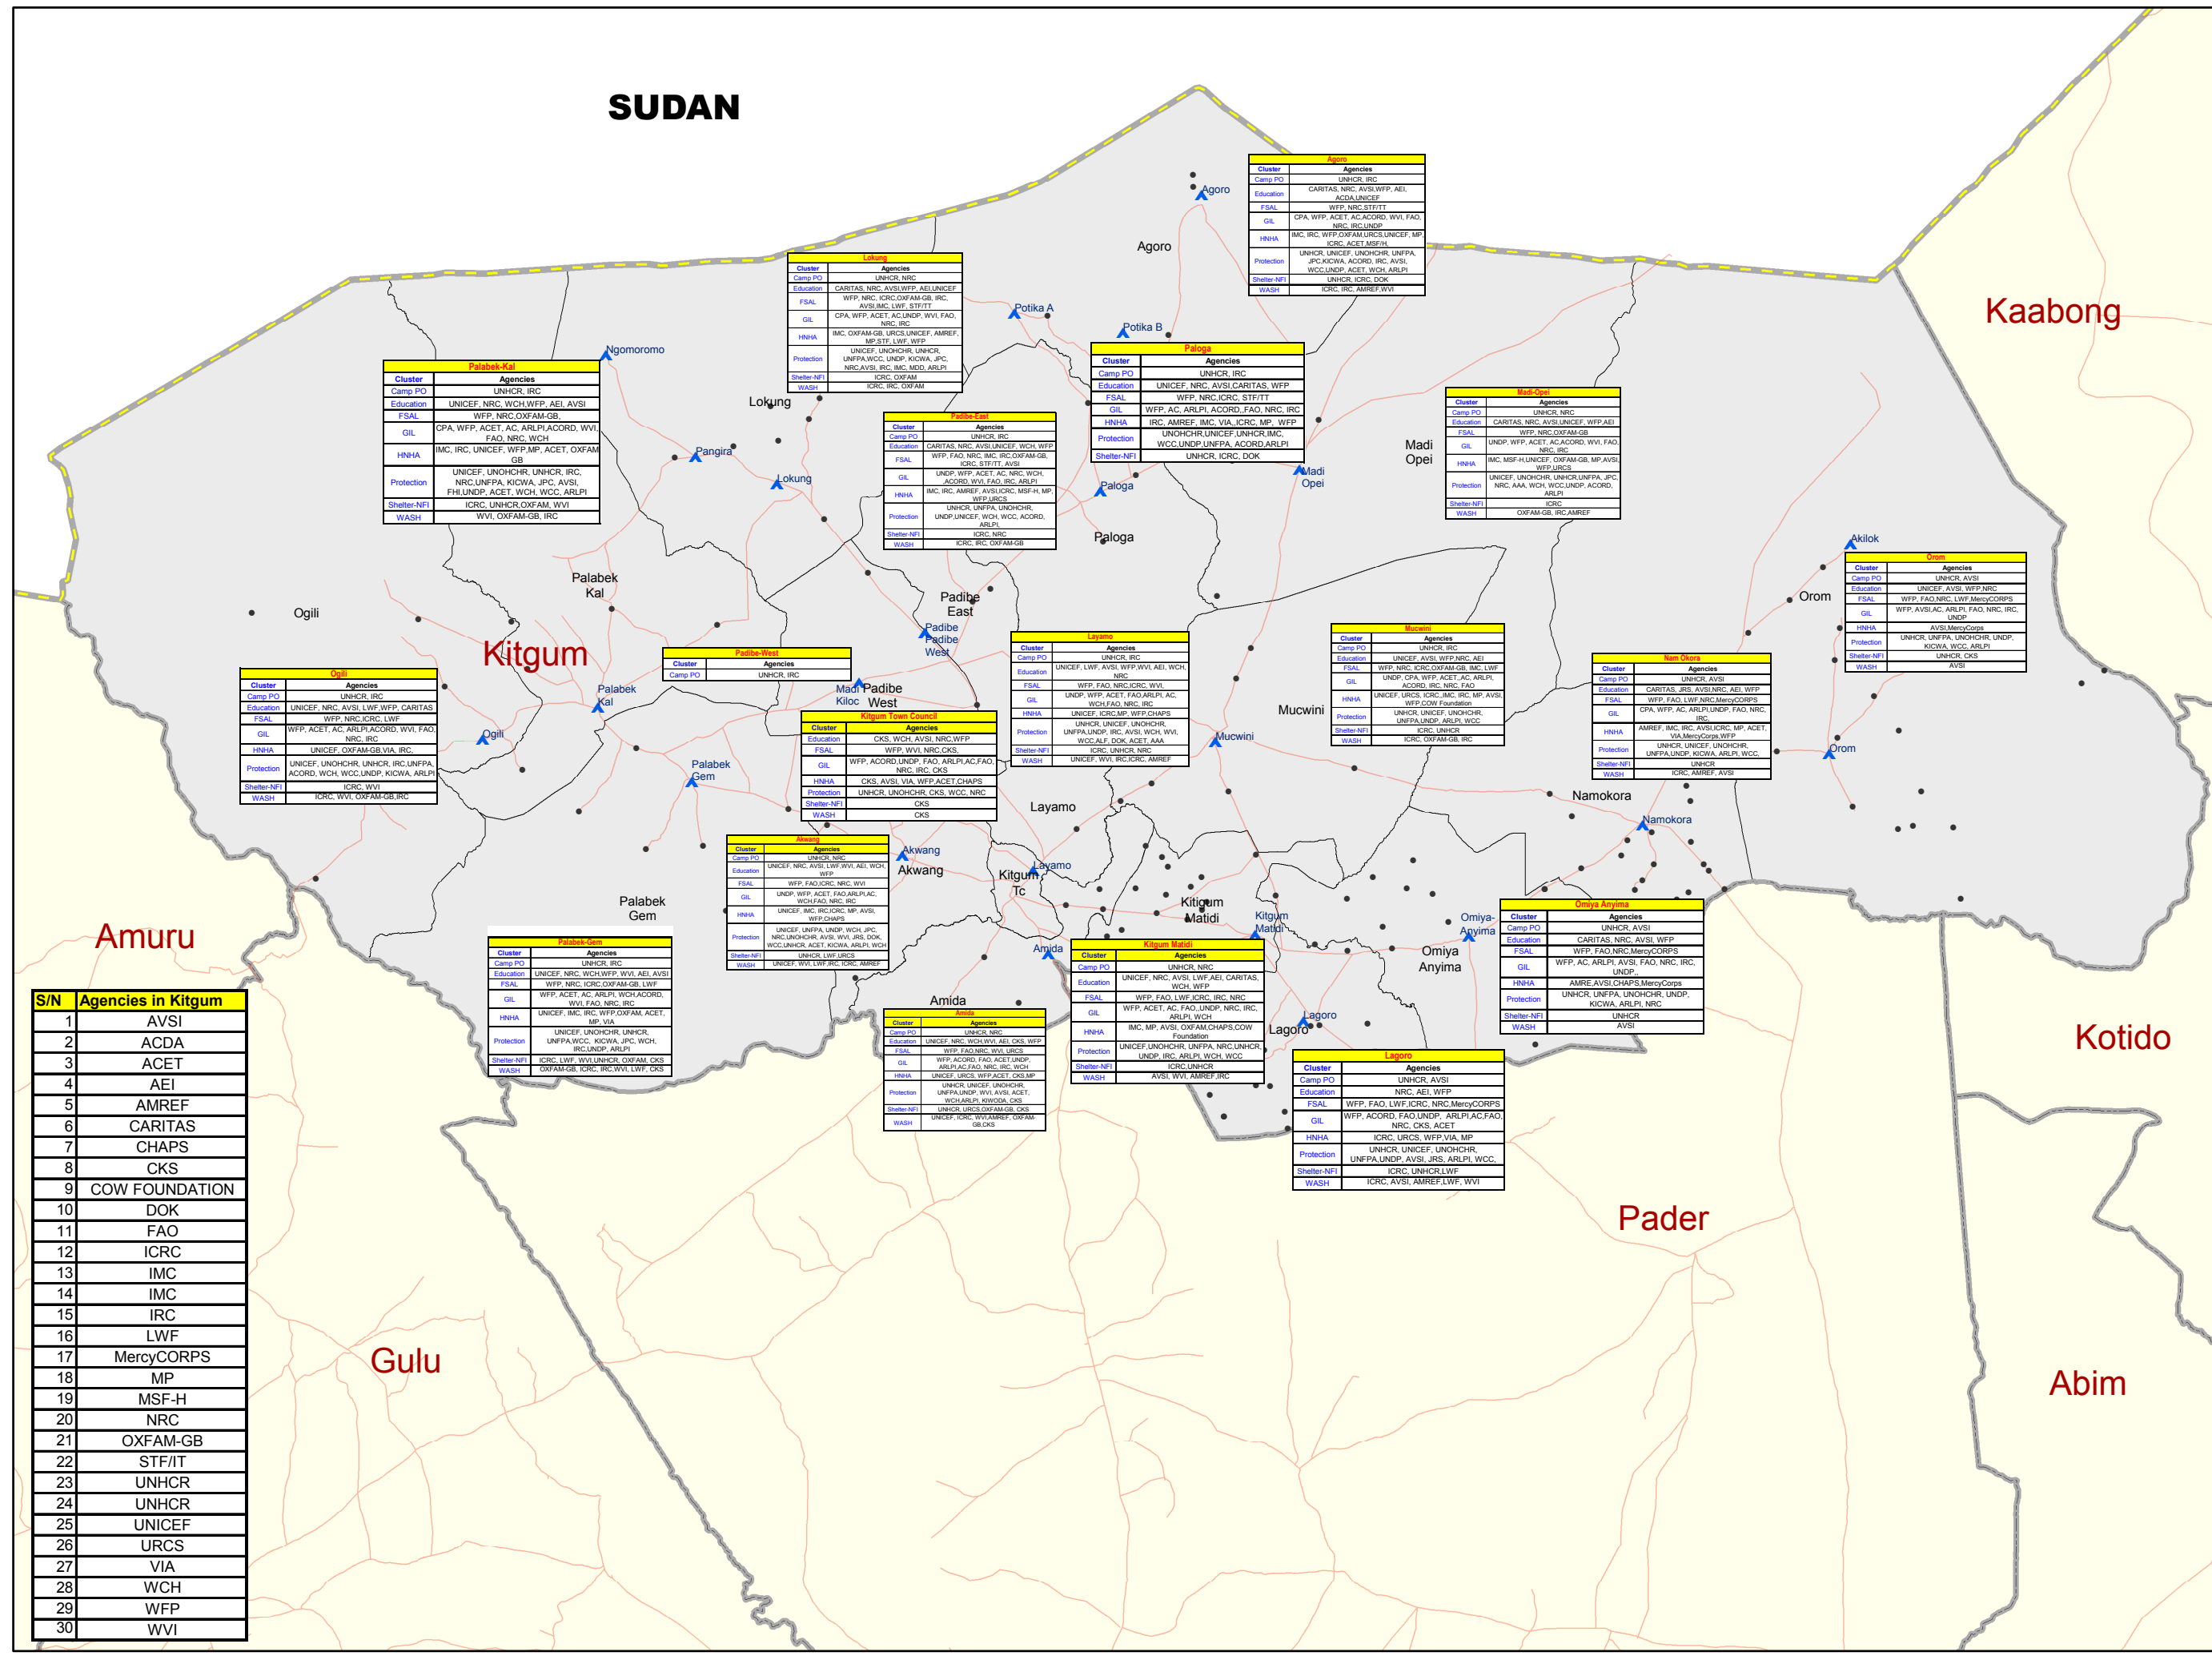

Kitgum District: Humanitarian Presence by Cluster and Sub-County (November 2008)

S/N	Agencies in Kitgum
1	AVSI
2	ACDA
3	ACET
4	AEI
5	AMREF
6	CARITAS
7	CHAPS
8	CKS
9	COW FOUNDATION
10	DOK
11	FAO
12	ICRC
13	IMC
14	IMC
15	IRC
16	LWF
17	MercyCORPS
18	MP
19	MSF-H
20	NRC
21	OXFAM-GB
22	STF/IT
23	UNHCR
24	UNHCR
25	UNICEF
26	URCS
27	VIA
28	WCH
29	WFP
30	WVI