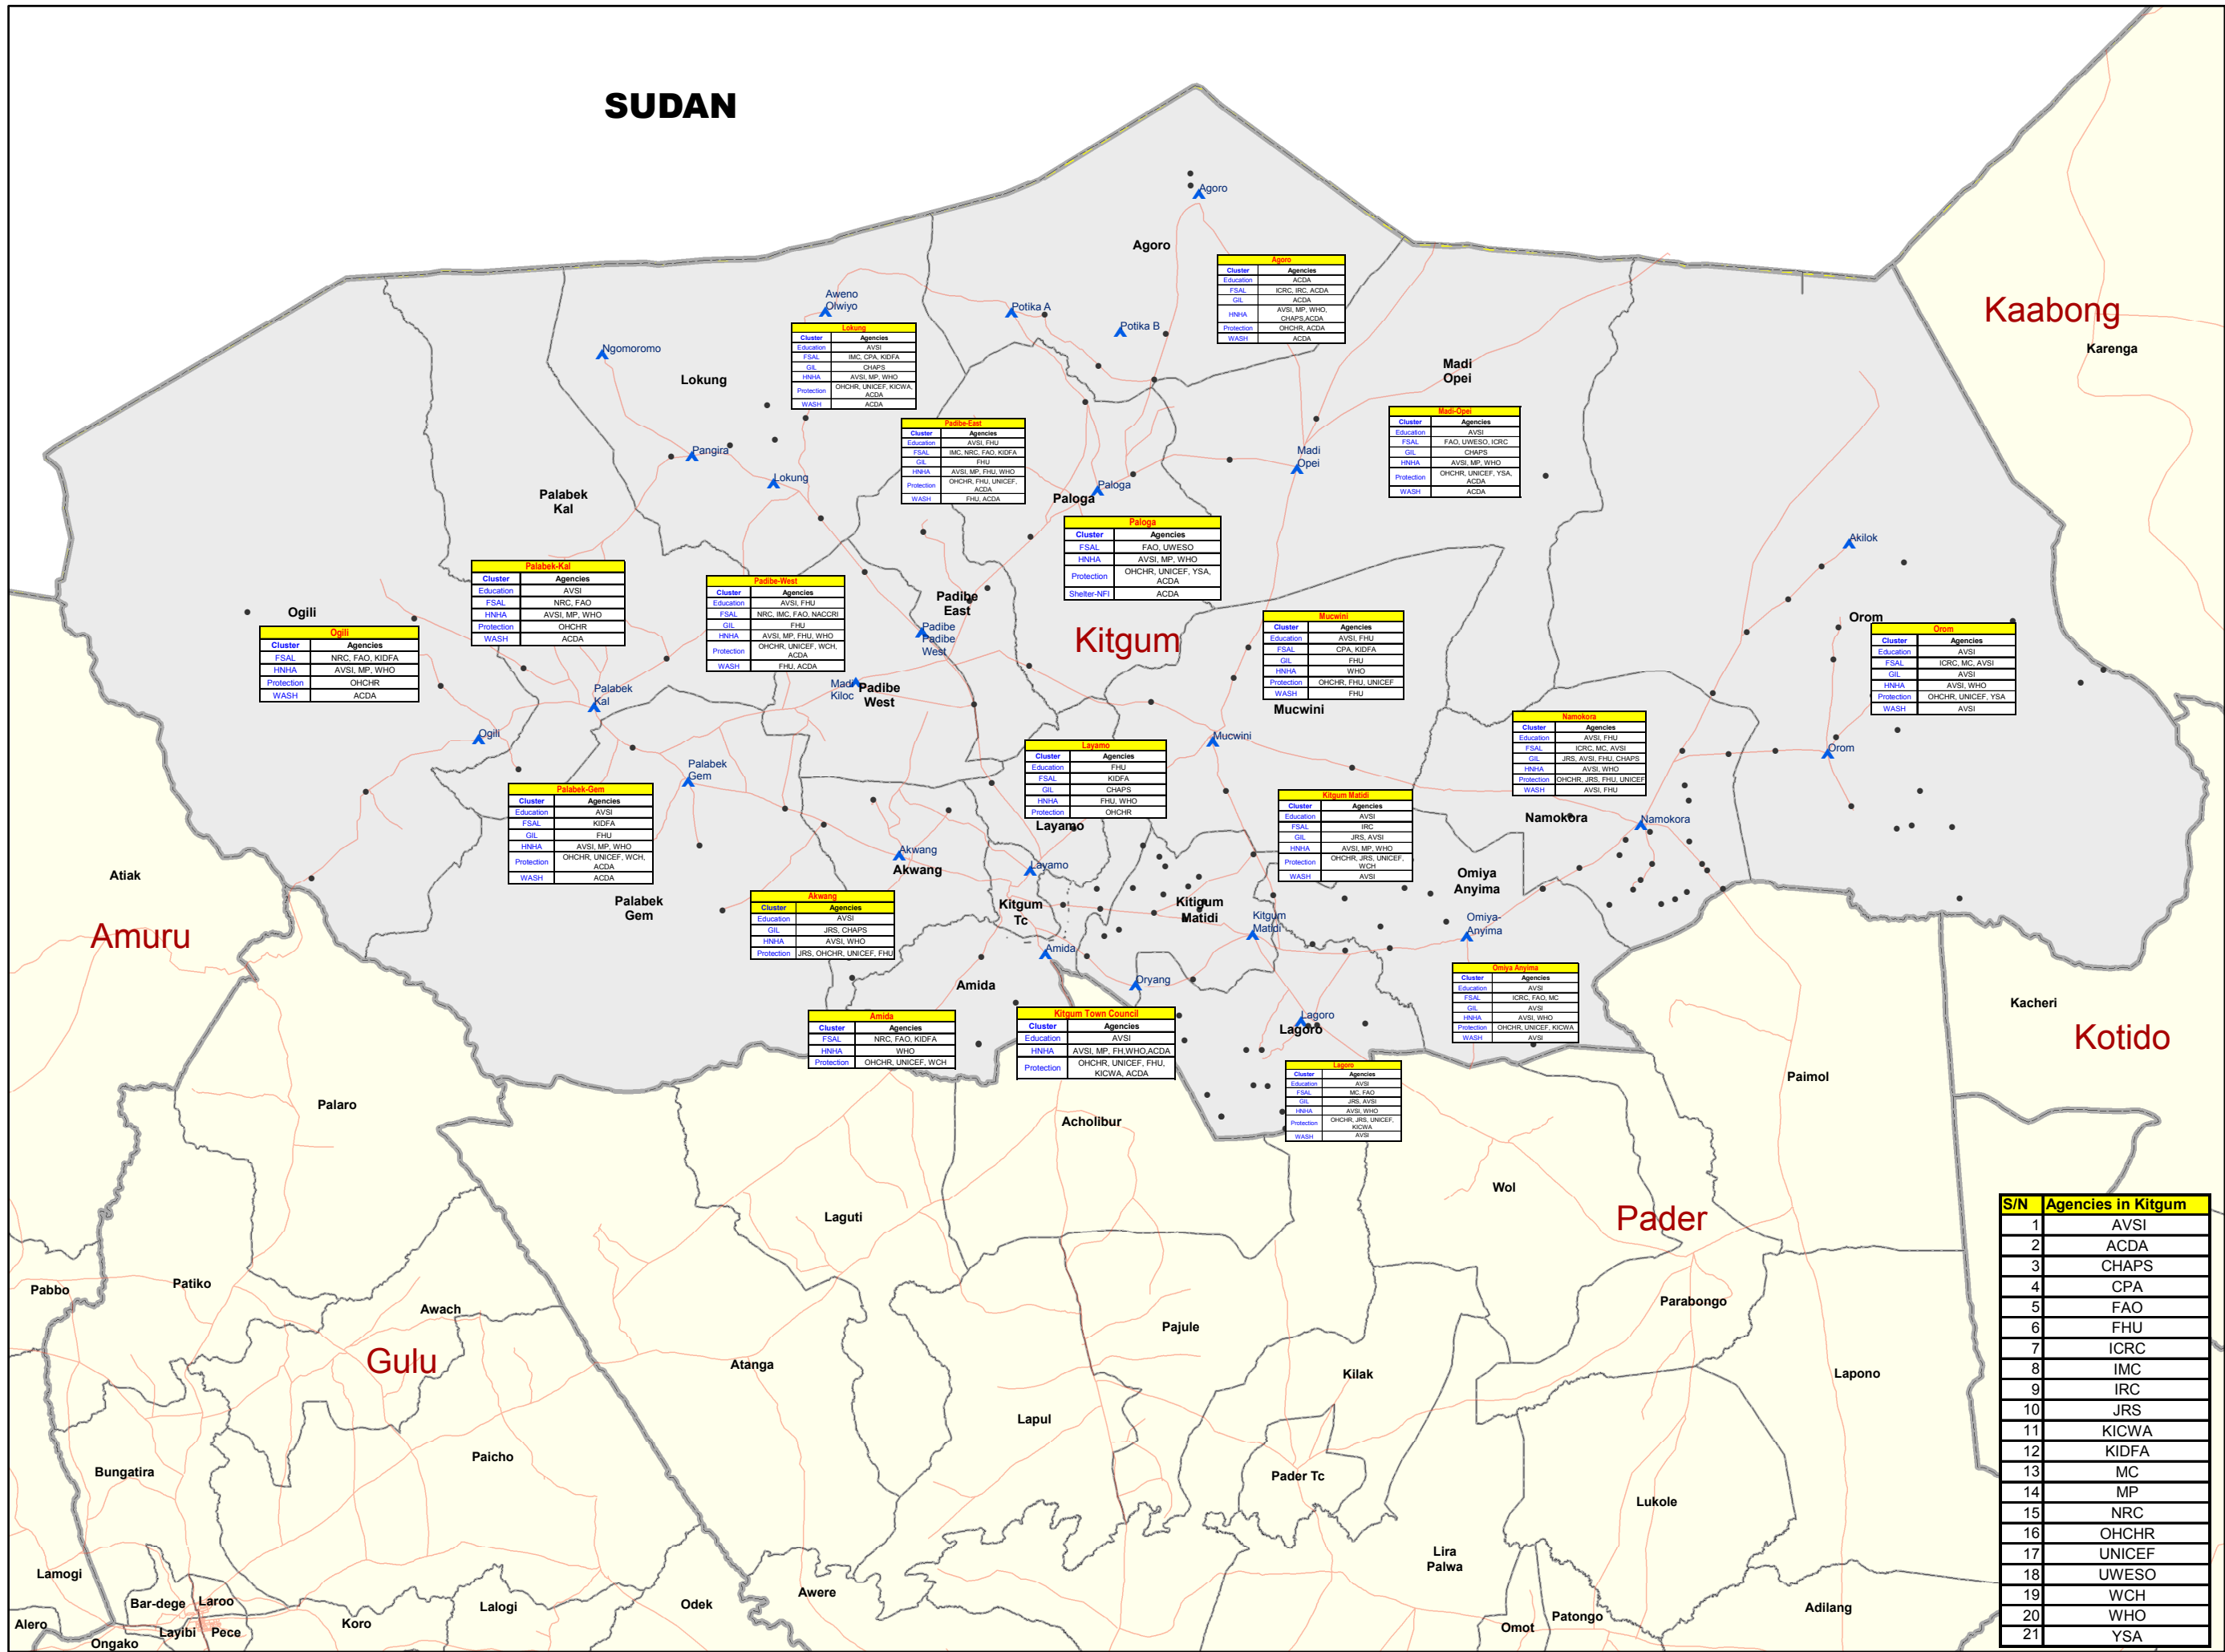

# Kitgum District: Humanitarian Presence by Cluster and Sub-County (March 2009)

### Legend

- IDP Camp
- IDP Returnee Site
- Motorable Road
- Sub County Border
- District Border
- National Boundary

### Cluster Information

CCCM	Camp Coordination & Camp Management
Education	Education
FSAL	Food Security & Agricultural Livelihoods
GIL	Governance, Infrastructure & Livelihoods
HNHA	Health, Nutrition and HIV/AIDS
Protection	Protection (Human Rights, Rule of Law, Child, GBV, Conflict Mitigation and Management)
Shelter & NFI	Shelter & NFI
WASH	Water, Sanitation & Hygiene

Data Sources:  
 Admin Boundaries - UBOS 2006  
 Road Network - FAO  
 IDP Camp/Settlements - Humanitarian Agencies in Kitgum Districts.  
 Thematic - Ocha, Kitgum - March 2008

W3 information are updated by field Ocha office in Kitgum with the help of agencies.