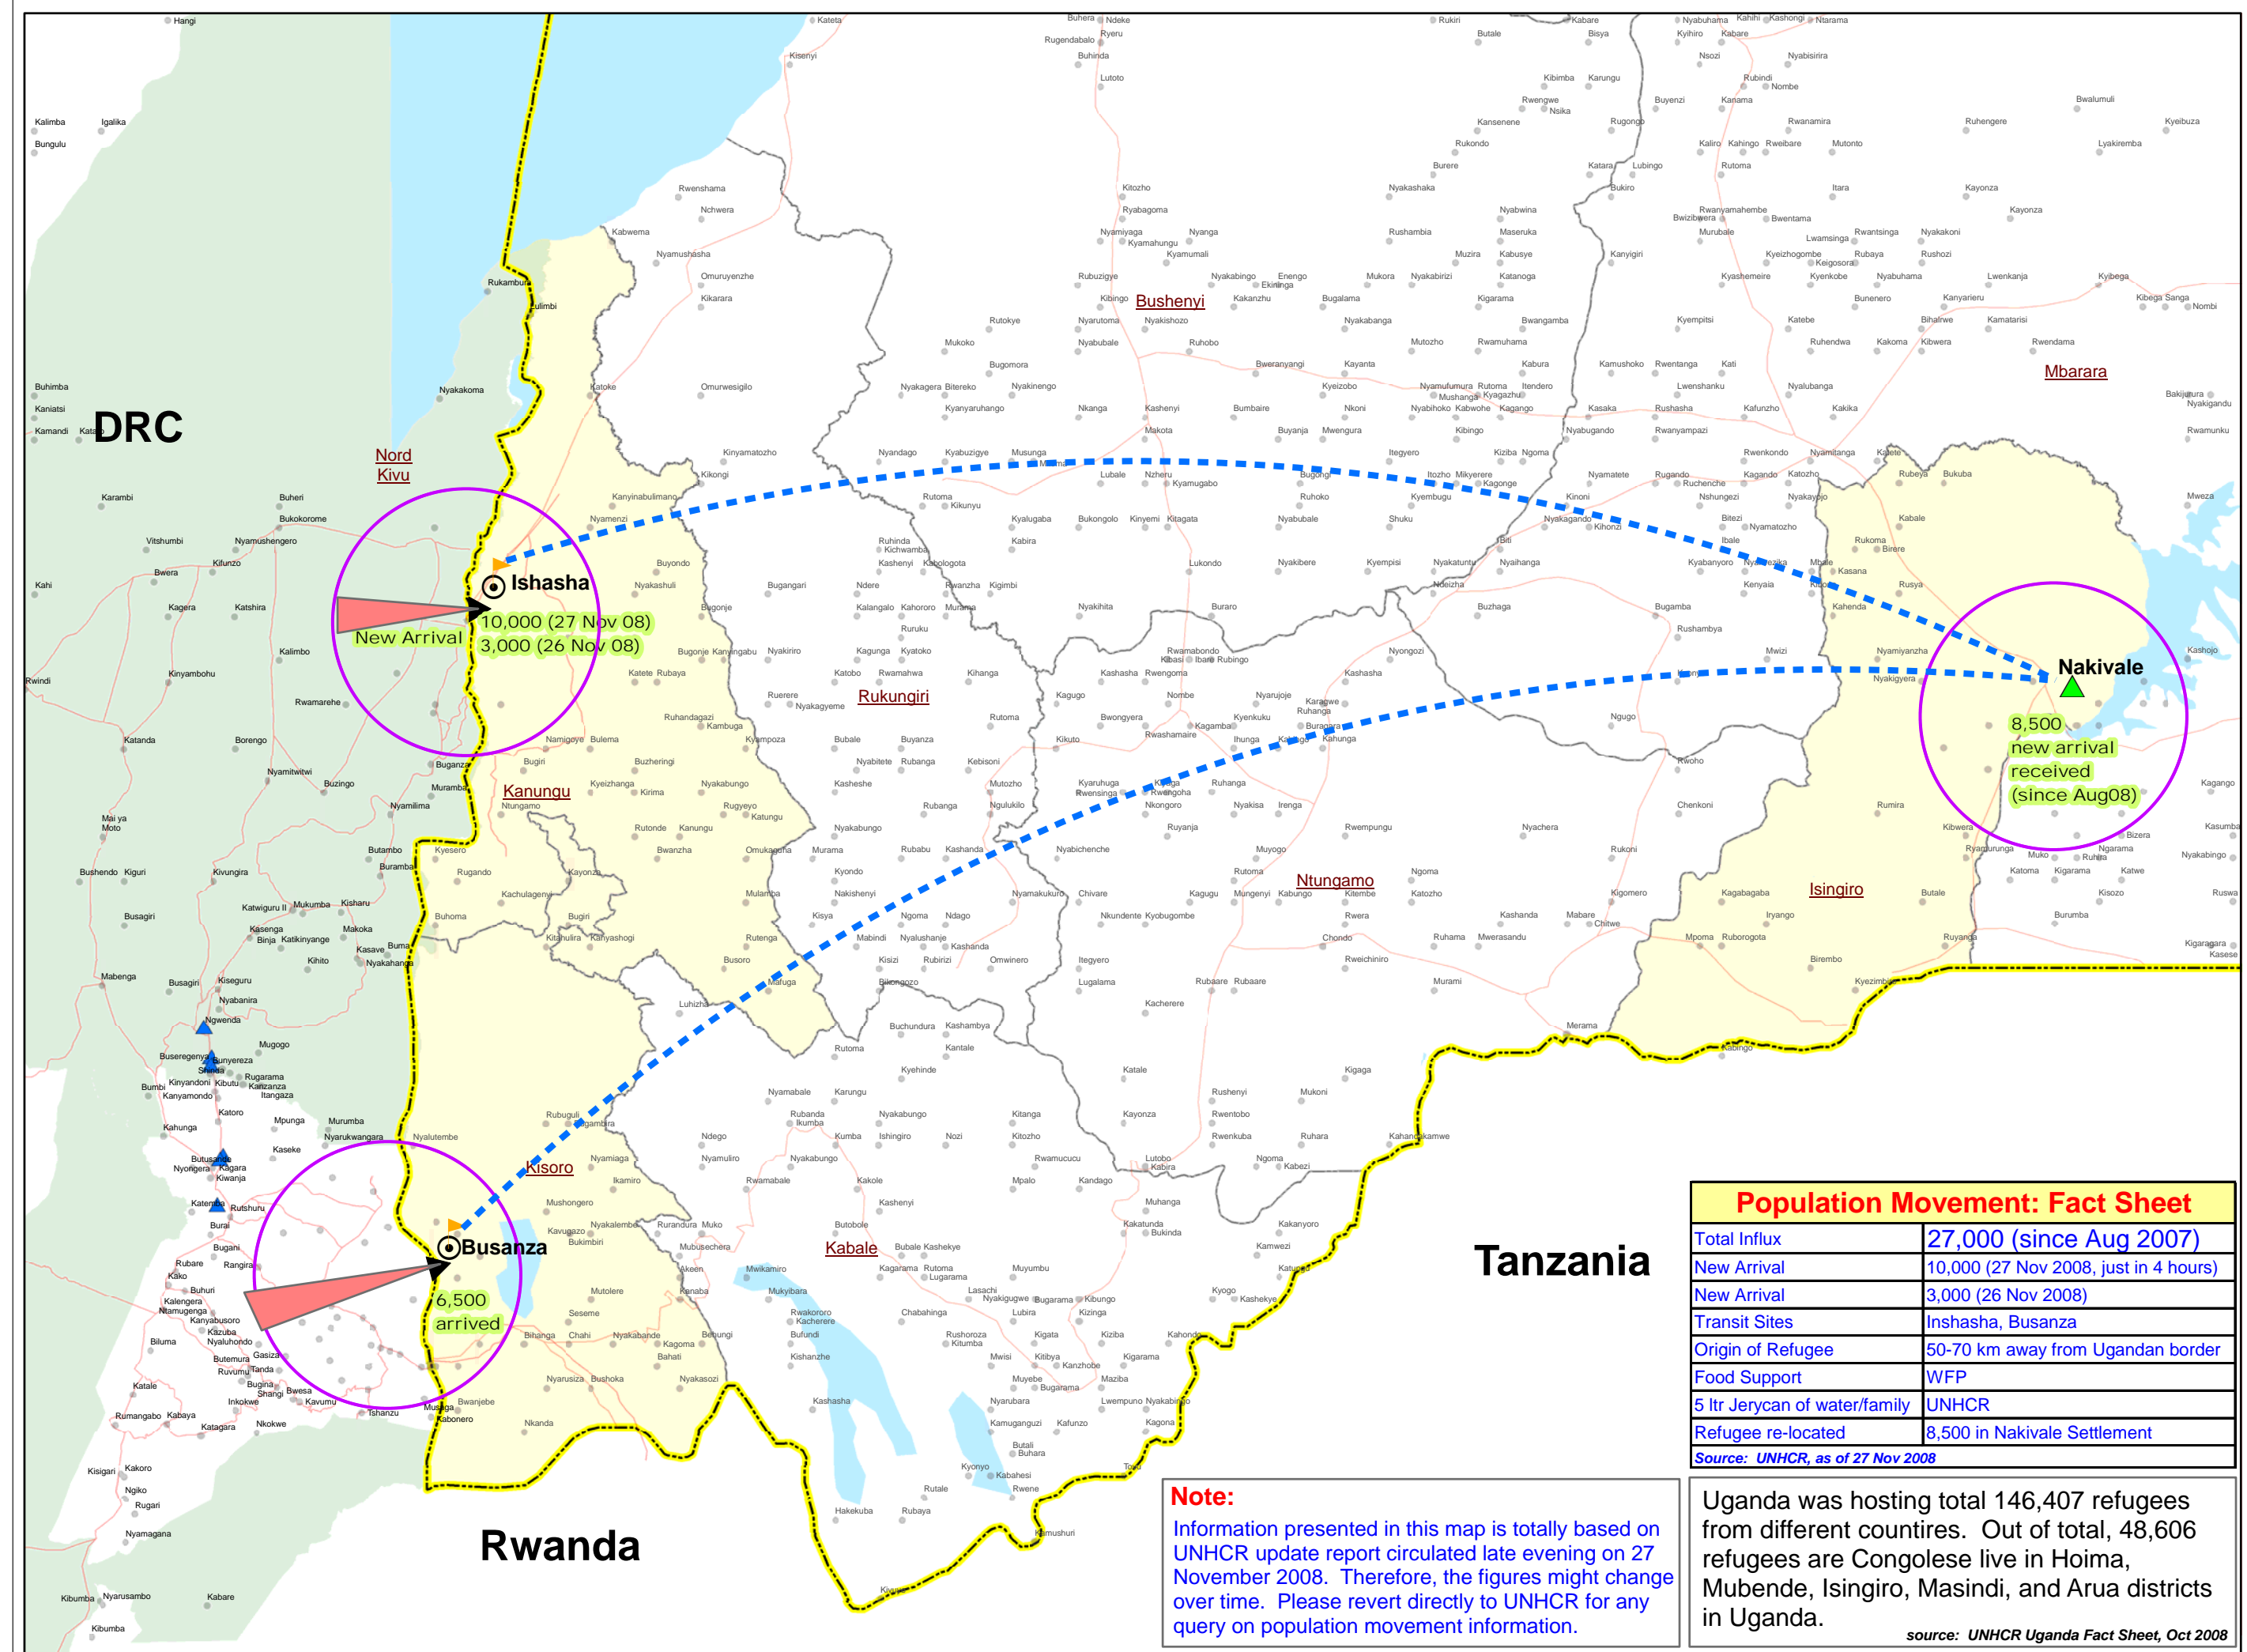

# DRC and Uganda Border Area - Population Movement (27 Nov 2008)

**Legend**

- Border point
- Uganda Refugee Settlement
- DRC Refugee Site
- Uganda settlements
- DRC Settlements
- Uganda Motorable Road
- DRC Routes
- Uganda Lakes/Water Body
- DRC National Parks
- Uganda District boundary
- Congoese Refugee host district
- Uganda National Boundary

Map Disclaimer:  
 The boundaries and names shown and the designations used on this map do not imply official endorsement or acceptance by the United Nations.

Population Movement: Fact Sheet	
Total Influx	27,000 (since Aug 2007)
New Arrival	10,000 (27 Nov 2008, just in 4 hours)
New Arrival	3,000 (26 Nov 2008)
Transit Sites	Inshasha, Busanza
Origin of Refugee	50-70 km away from Ugandan border
Food Support	WFP
5 ltr Jerycan of water/family	UNHCR
Refugee re-located	8,500 in Nakivale Settlement
<i>Source: UNHCR, as of 27 Nov 2008</i>	

**Note:**  
 Information presented in this map is totally based on UNHCR update report circulated late evening on 27 November 2008. Therefore, the figures might change over time. Please revert directly to UNHCR for any query on population movement information.

**Draft**

Map Prepare Date: 28 November 2008 (IMU/UNOCHA)  
 File: DRC-UG-Refugee-02\_A3\_28Nov08\_DRC-Uganda Border Area - Population Movement - 27 Nov 2008