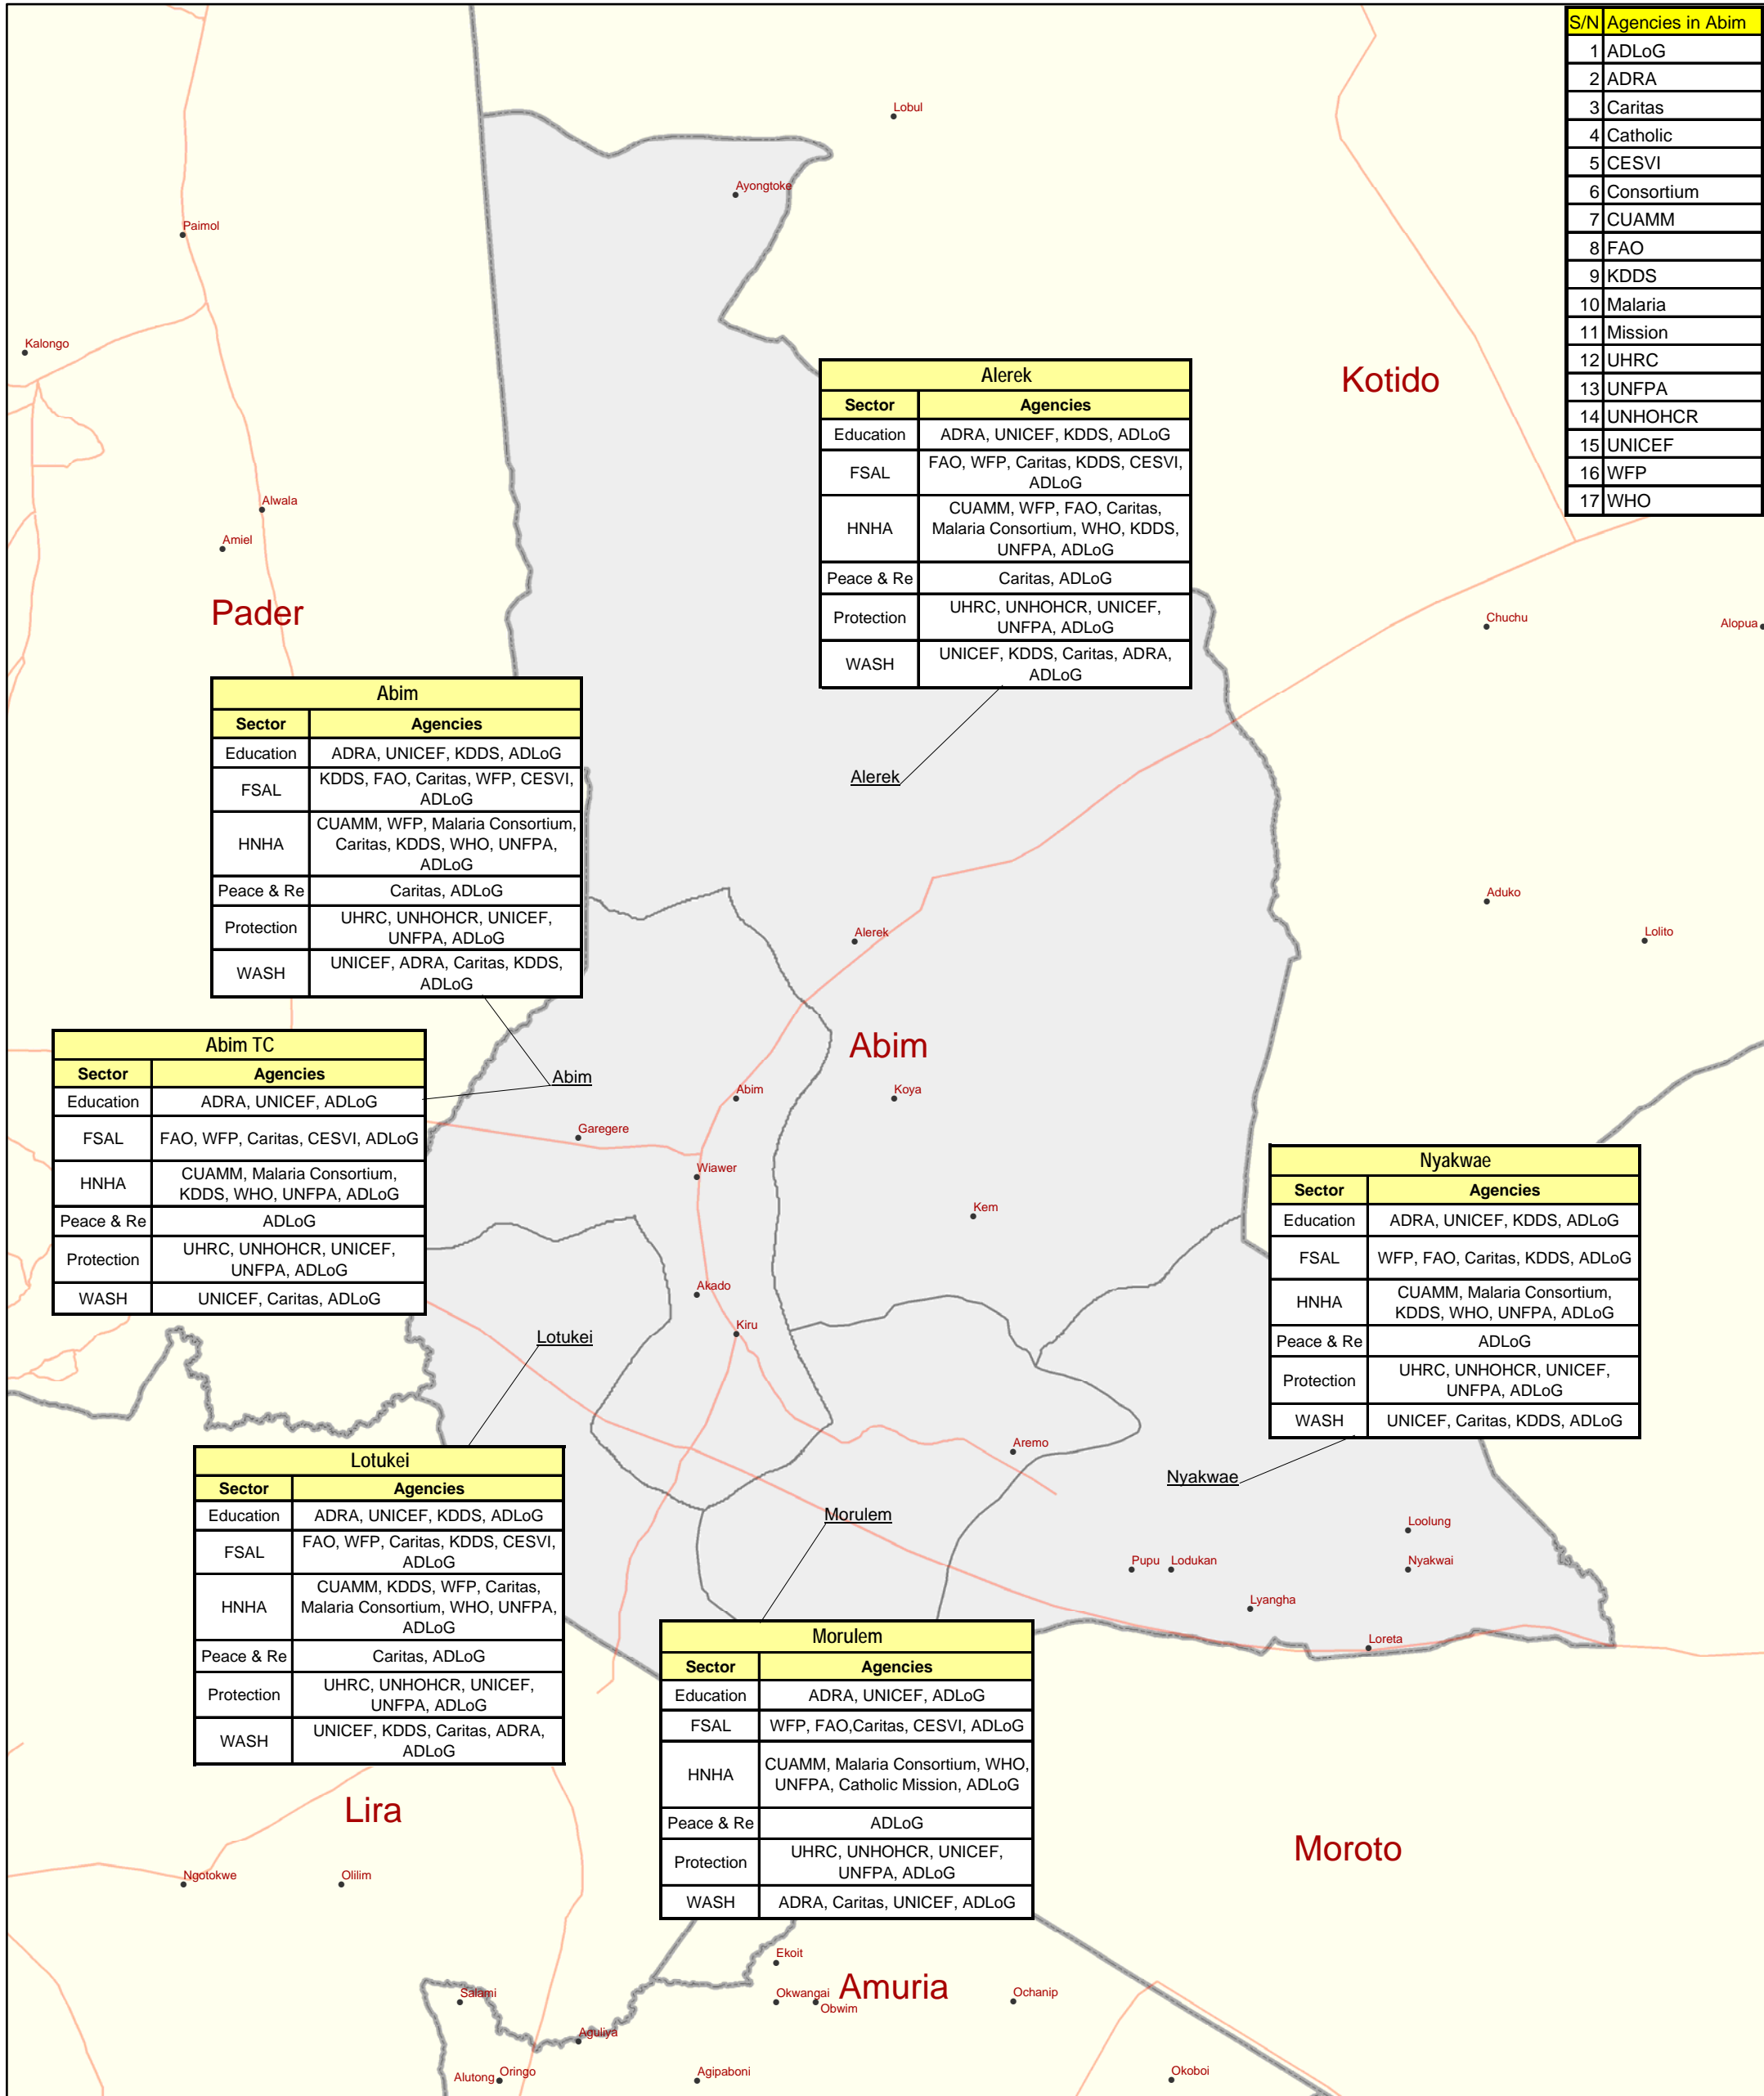

Abim District: Humanitarian Presence by Sector and Sub-County (July 2008)

S/N	Agencies in Abim
1	ADLoG
2	ADRA
3	Caritas
4	Catholic
5	CESVI
6	Consortium
7	CUAMM
8	FAO
9	KDDS
10	Malaria
11	Mission
12	UHRC
13	UNFPA
14	UNHCR
15	UNICEF
16	WFP
17	WHO

Alerek	
Sector	Agencies
Education	ADRA, UNICEF, KDDS, ADLoG
FSAL	FAO, WFP, Caritas, KDDS, CESVI, ADLoG
HNHA	CUAMM, WFP, FAO, Caritas, Malaria Consortium, WHO, KDDS, UNFPA, ADLoG
Peace & Re	Caritas, ADLoG
Protection	UHRC, UNHCR, UNICEF, UNFPA, ADLoG
WASH	UNICEF, KDDS, Caritas, ADRA, ADLoG

Legend	
	Villages
	Motorable Road
	Sub-County Boundary
	District Boundary
	National Boundary

Sector Information	
Education	Education
FSAL	Food Security & Agricultural Livelihoods
HNHA	Health, Nutrition and HIV/AIDS
Peace & Re	Peace & Reconciliation
Protection	Protection (Human Rights, Rule of Law, Child, GBV)
WASH	Water, Sanitation & Hygiene