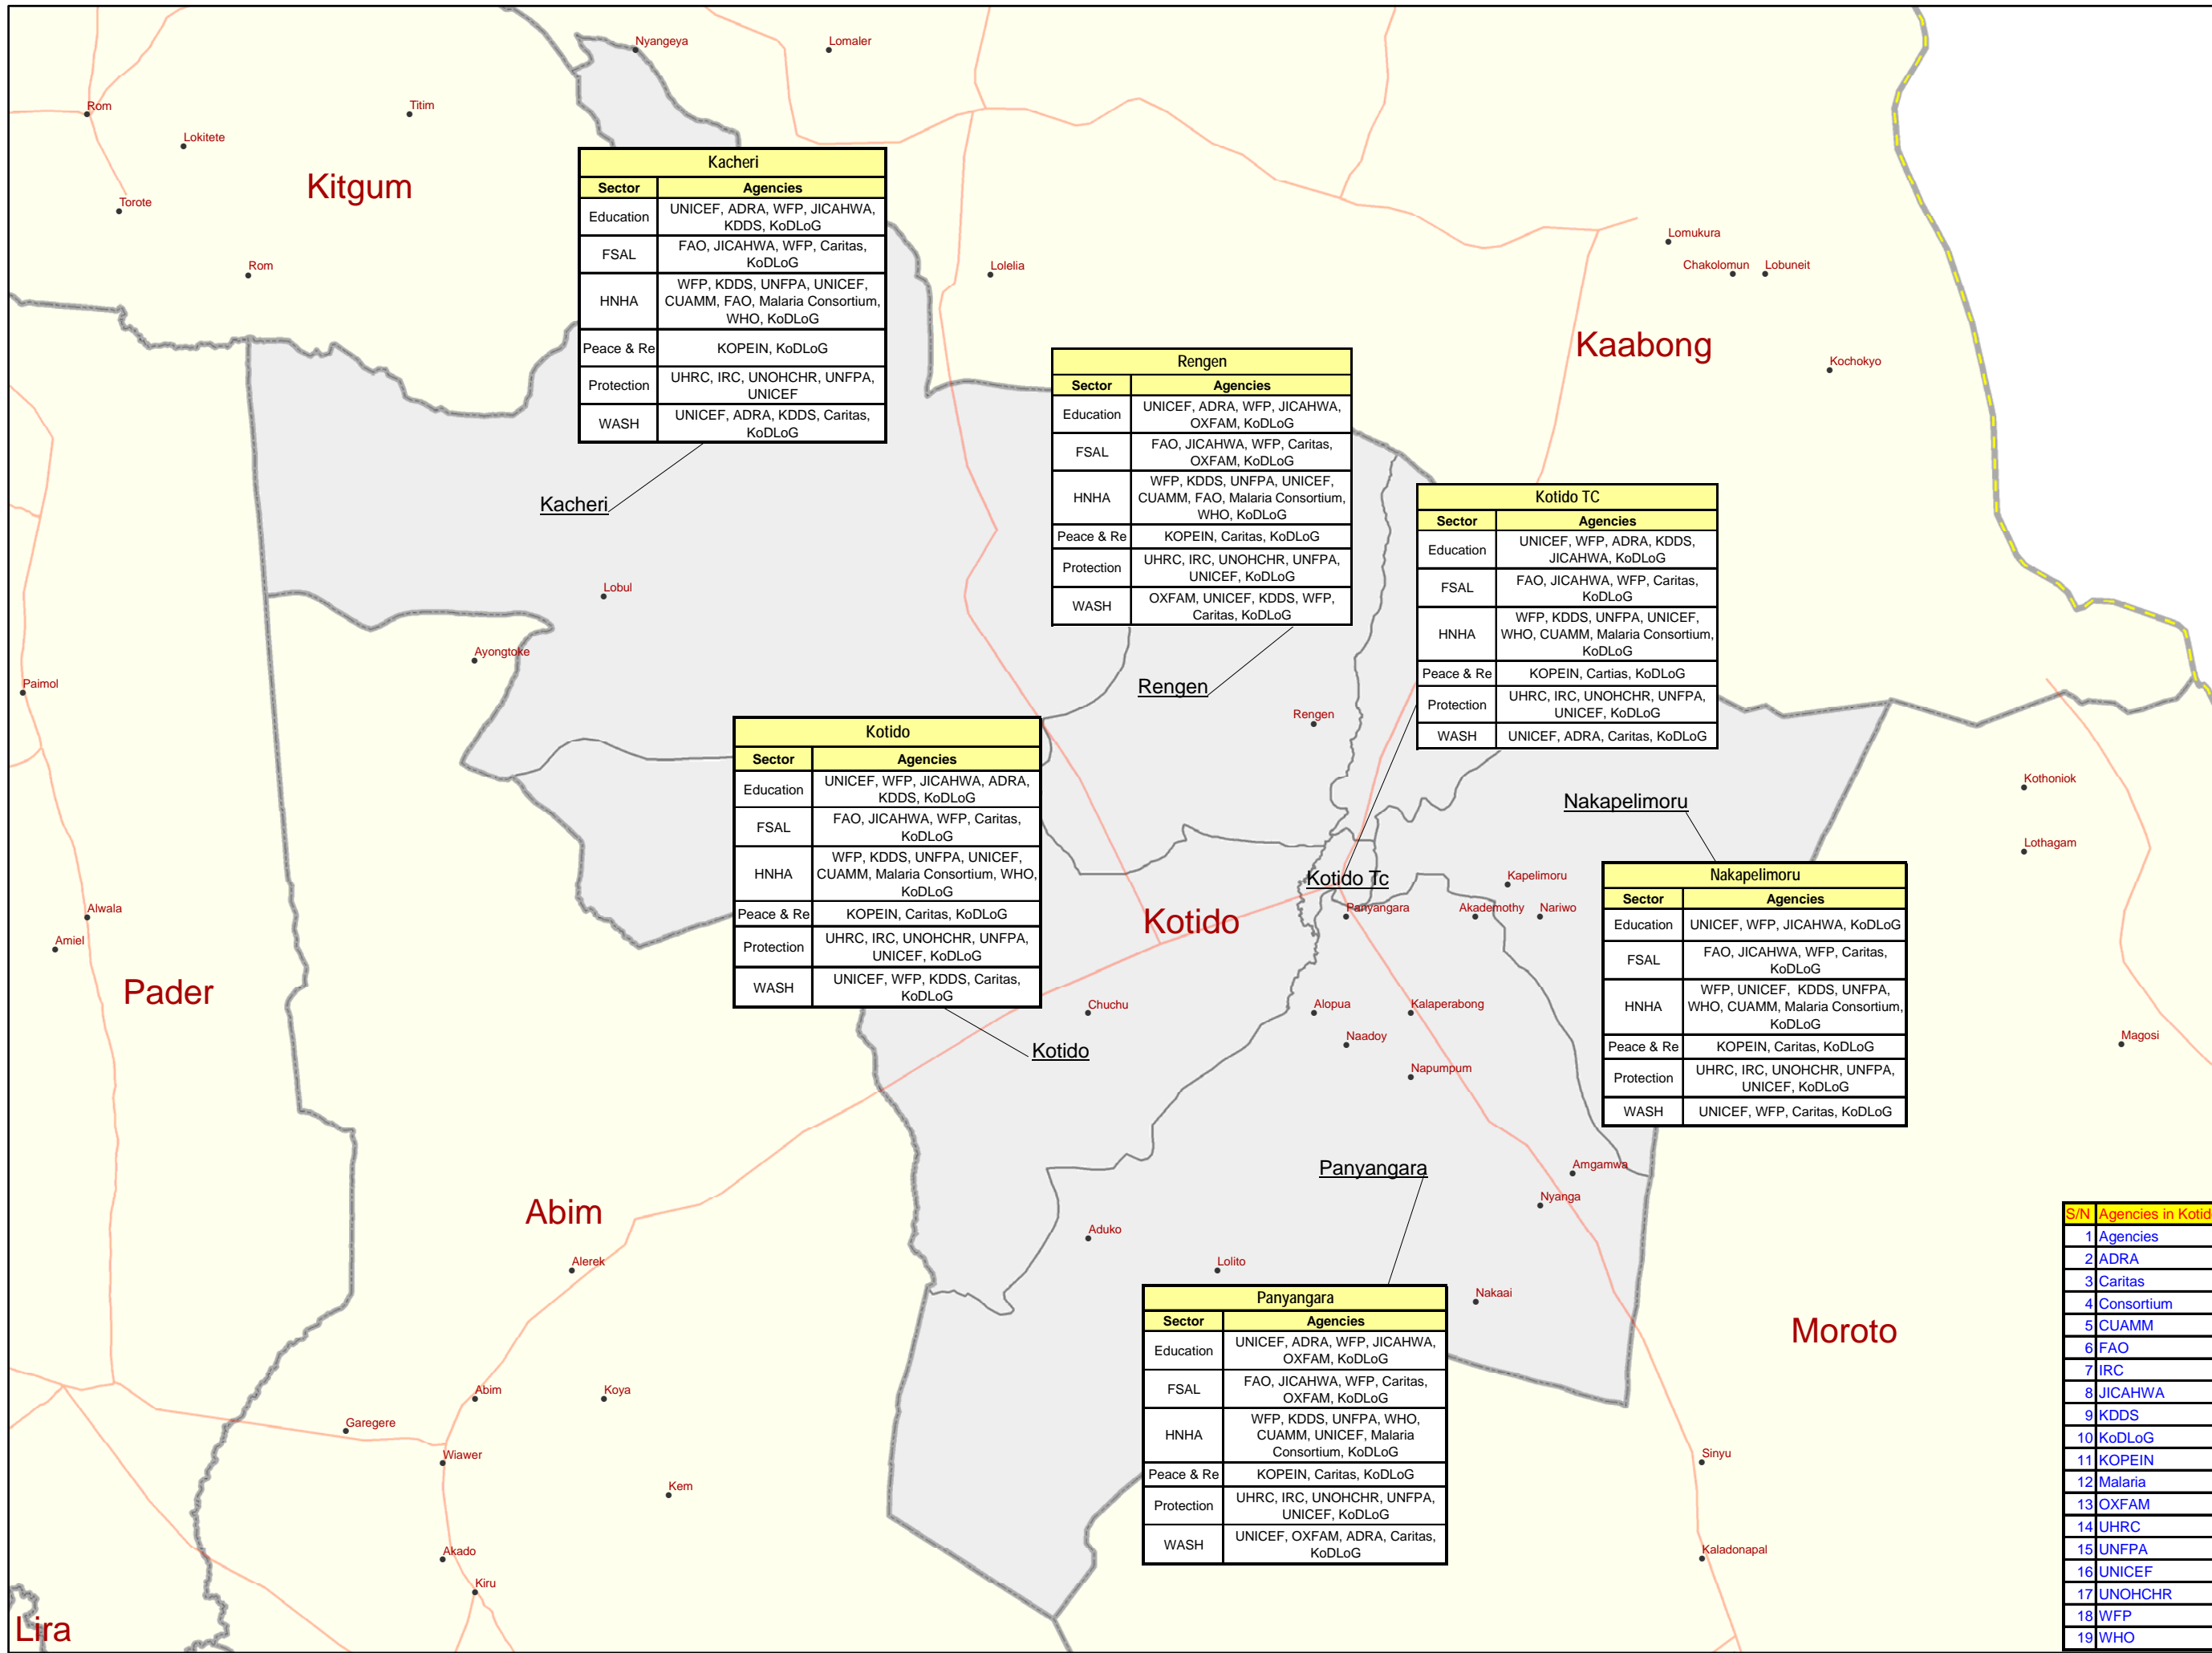

# Kotido District: Humanitarian Presence by Sector and Sub-County (July 2008)

Kacheri	
Sector	Agencies
Education	UNICEF, ADRA, WFP, JICAHWA, KDDS, KoDLoG
FSAL	FAO, JICAHWA, WFP, Caritas, KoDLoG
HNHA	WFP, KDDS, UNFPA, UNICEF, CUAMM, FAO, Malaria Consortium, WHO, KoDLoG
Peace & Re	KOPEIN, KoDLoG
Protection	UHRC, IRC, UNOHCHR, UNFPA, UNICEF
WASH	UNICEF, ADRA, KDDS, Caritas, KoDLoG

## Uganda Overview

## Legend

- Villages
- Motorable Road
- Sub-County Boundary
- District Boundary
- National Boundary